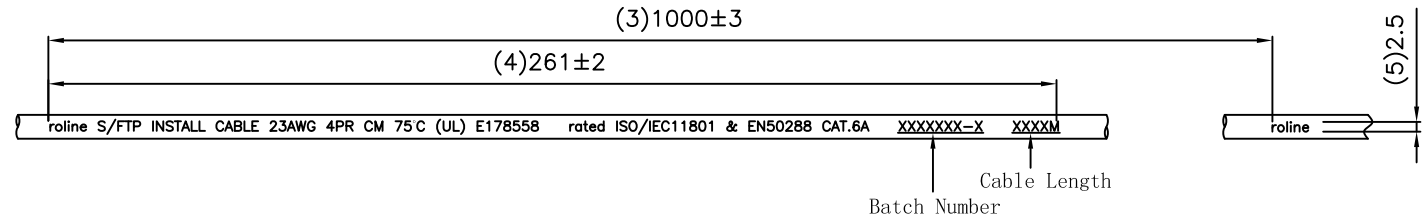

B

B

SCALE 1/2