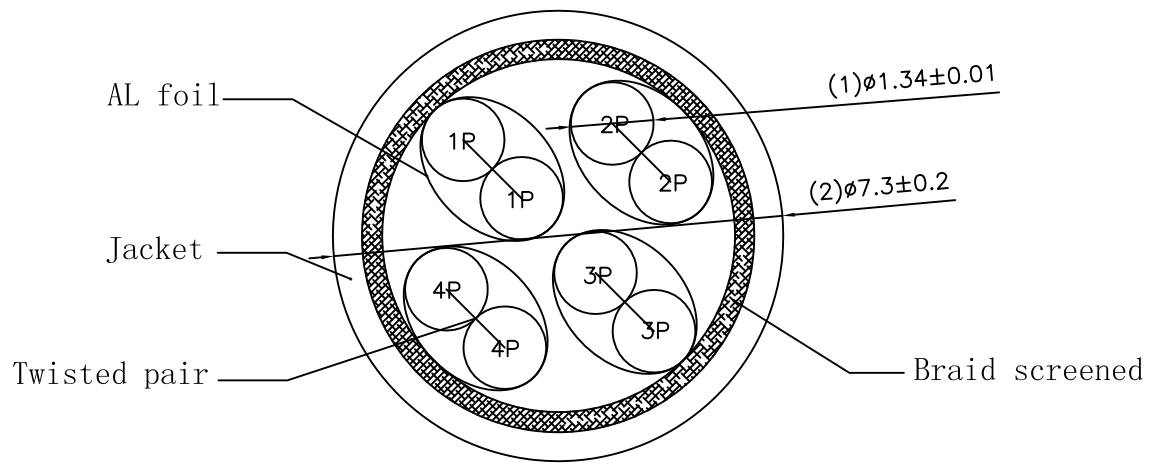

A

A

SCALE 8/1

B

B

SCALE 1/2

C

C

SCALE 1/1

roline S/FTP INSTALL CABLE 23AWG 4PR CM 75°C (UL) E178558 rated ISO/IEC11801 & EN50288 CAT.6 XXXXXXXX-X XXXXM

D

D

Specifications :

1. Wiring : T568B
2. Copper conductor : 23AWG
3. XXXXXXXX-X : Batch number
4. XXXXM : Cable length
5. Cable printing : blue printing
6. Jacket material : PVC
7. Printing meter number on the end of each test. 0001, 0002, 0003.....9999
8. With ROHS and REACH compliant.
9. CPR CLASS Eca
10. Operating temperature : -20°C ~ +70°C

Bending radius(4x cable OD)	NVP	Item NO	Description	Color
30mm	80.0%	• 21.15.0891	ROLINE S/FTP (PiMF) Cable Cat.6, Solid Wire, AWG23, 300m	Grey
30mm	80.0%	• 21.15.0890	ROLINE S/FTP (PiMF) Cable Cat.6, Solid Wire, AWG23, 100m	Grey