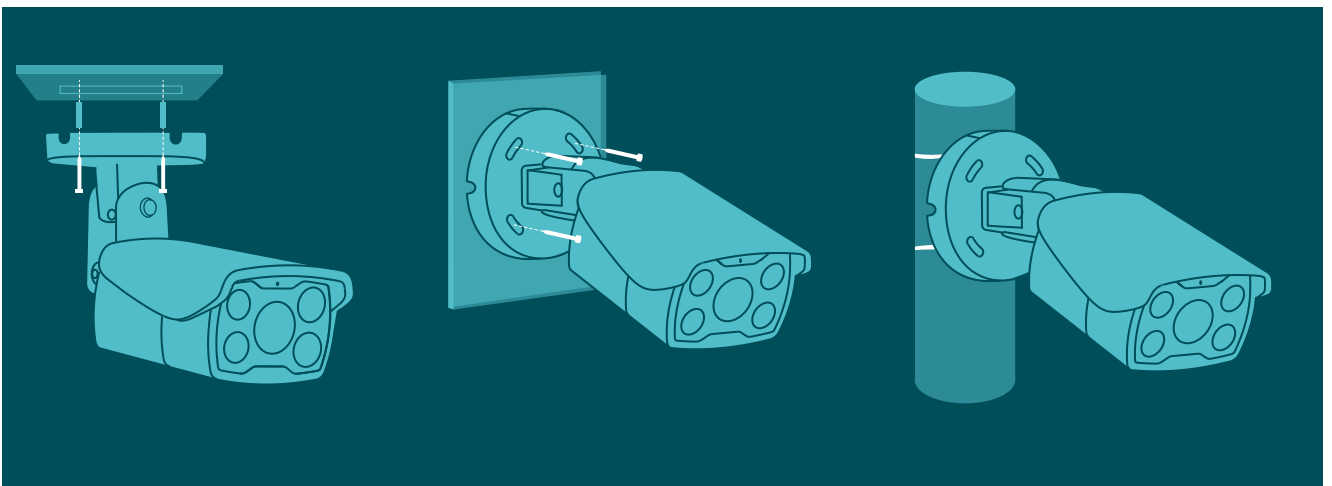

Wide Dynamic Range

Adjusts for lighting contrast to minimize shadowing effects and renders images true to life.

3D DNR

Removes abnormal pixelation to provide clearer video and eliminate distortion.

// VIGI Surveillance Solution

// Flexible Installation

Find the perfect vantage point by simply securing your camera to the ceiling, wall, or pole*.

// Specifications

Camera	
Image Sensor	1/3" Progressive Scan CMOS
Min. Illumination	0 lux with IR/white Light
Day & Night	IR Cut Filter
Digital Noise Reduction	3D DNR
WDR	DWDR
Lens	
Lens Type	Fixed focal lens, 2.8mm, 4mm, and 6 mm
Aperture	6 mm: F1.6 4 mm: F1.6 2.8 mm: F1.6
Focal Length & FOV	2.8mm Horizontal FOV: 102°, Vertical FOV: 55°, Diagonal FOV: 122° 4mm Horizontal FOV: 79°, Vertical FOV: 43°, Diagonal FOV: 93° 6mm Horizontal FOV: 50°, vertical FOV: 27°, Diagonal FOV: 59°
Lens Mount	M12
Illuminator	
IR LED	Range: 30m; Wavelength: 850nm
White LED	Range: 30m
Compression Standard	
Video Compression	Main stream: H.265/H.264 Sub-Stream: H.265/H.264
H.264 Type	Main Profile/High Profile
H.264+	Main Stream Supported
H.265 Type	Main Profile
H.265+	Main Stream Supported
Video Bit Rate	Main Stream: 256 Kbps to 4 Mbps Sub-Stream: 64 Kbps to 512 Kbps