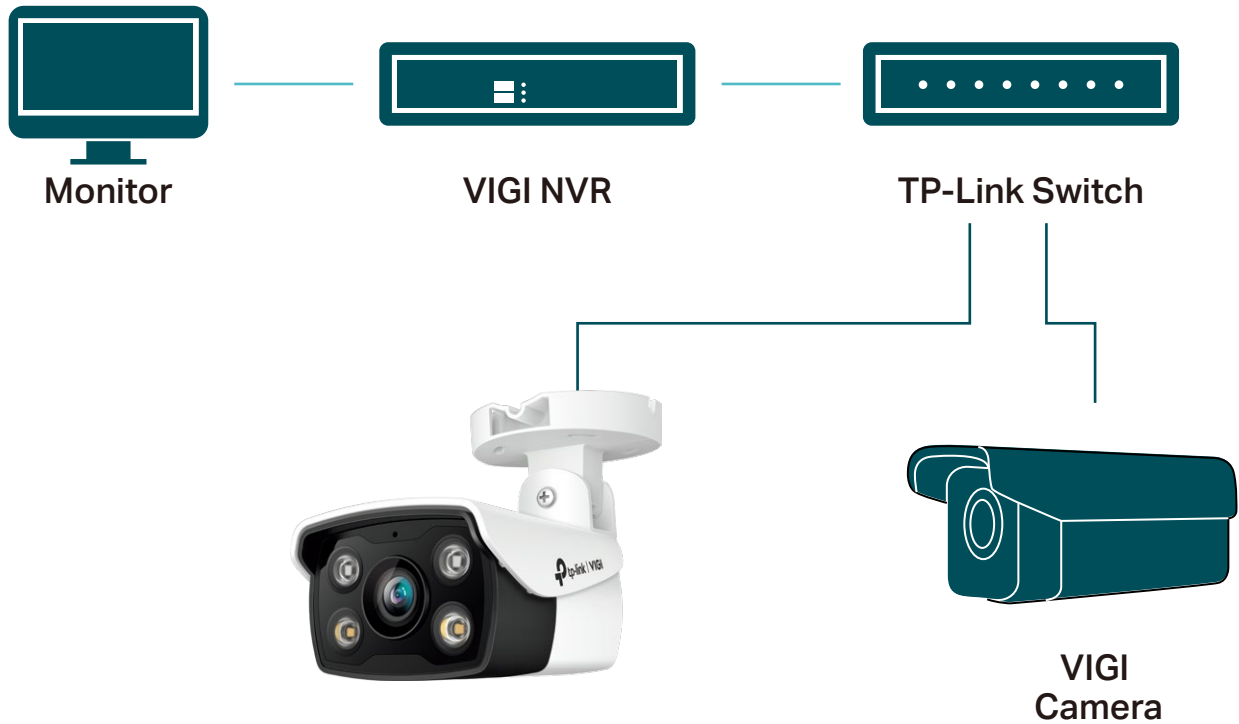

Outdoor Full-Color

Bullet Network Camera

MODEL: VIGI C340

Smart Detection

IP66

Two-Way Audio

On-Board Storage*

High Definition

Wide Dynamic Range

Adjusts for lighting contrast to minimize shadowing effects and renders images true to life.

3D DNR

Removes abnormal pixelation to provide clearer video and eliminate distortion.

// VIGI Surveillance Solution

// Flexible Installation

Find the perfect vantage point by simply securing your camera to the ceiling, wall, or pole*.

// Specifications

Camera	
Image Sensor	1/3" Progressive Scan CMOS
Min. Illumination	0 lux with IR/white Light
Day & Night	IR Cut Filter
Digital Noise Reduction	3D DNR
WDR	DWDR
Lens	
Lens Type	Fixed focal lens, 2.8mm, 4mm, and 6 mm
Aperture	6 mm: F1.6 4 mm: F1.6 2.8 mm: F1.6
Focal Length & FOV	2.8mm Horizontal FOV: 102°, Vertical FOV: 55°, Diagonal FOV: 122° 4mm Horizontal FOV: 79°, Vertical FOV: 43°, Diagonal FOV: 93° 6mm Horizontal FOV: 50°, vertical FOV: 27°, Diagonal FOV: 59°
Lens Mount	M12
Illuminator	
IR LED	Range: 30m; Wavelength: 850nm
White LED	Range: 30m
Compression Standard	
Video Compression	Main stream: H.265/H.264 Sub-Stream: H.265/H.264
H.264 Type	Main Profile/High Profile
H.264+	Main Stream Supported
H.265 Type	Main Profile
H.265+	Main Stream Supported
Video Bit Rate	Main Stream: 256 Kbps to 4 Mbps Sub-Stream: 64 Kbps to 512 Kbps