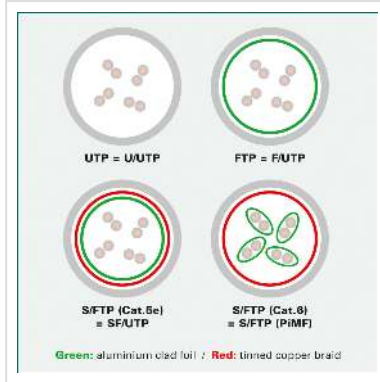

# ROLINE S/FTP Patch Cord Cat.6 Component Level, LSOH, green, 7.5 m

**Product No.** 21.15.2636  
**Manufacturer** ROLINE  
**Manufacturer No.** 21.15.2636

Patch cable for networking connections between devices. Prepared double shielded Twisted Pair cable with screened RJ-45 connectors on both ends. Durable due to moulded kink protection. Flexible cable, suitable for narrow bending. High quality plugs with gold plated contacts. Contact settings 1:1, in accordance with the EIA/TIA 568 standard. Construction: 4-pair stranded copper wire. Complete braid shielding. Pairs shielded with aluminium clad polyester foil. Halogen-free, flame retardant, low smoke.

## 100% Component Level testing

### Technical specifications

Manufacturer	ROLINE
Product group	Twisted Pair Cable
Product type	S/FTP Patchcord
Colour	green
Length	7.5 m
Shield type	SFTP
Transfer quality	Cat6 / Class E

Component-Level certified	Yes
Impedance	100 Ohm
Quantity of wires	8
Conductor type	Wire
Crossed	No
Colour (Spout)	green
Cable LSOH	Yes
Side 1 Connector Type	RJ-45
Side 1 Connector Gender	Male
Side 2 Connector Type	RJ-45
Side 2 Connector Gender	Male
Connector Type RJ45	Standard
Weight	269.8 g