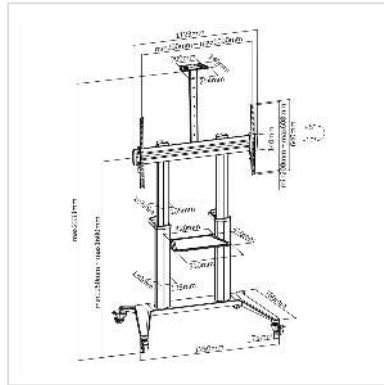

ROLINE Ultra Large LCD/TV Mobile Cart, TV < 304cm (70" - 120"), up to 140 kg, black

Product No.	17.03.1263
Manufacturer	ROLINE
Manufacturer No.	17.03.1263
EAN (single piece)	7630049623552

Ideal for applications in conference or class rooms, easily suitable for meetings and presentations!

- Height Adjustable TV Cart
- Optional Webcam Mount included in the scope of delivery
- Free-tilting design between +5° and -10° for multiple monitor viewing angles
- Quick-release spring lock adjusts height effortlessly
- Quick assembly shelf assures easy post-intallation
- Cable management keeps everything organized
- D-Ring Handle: for quick and easy movement
- Sturdy base with heavy-duty casters
- Supports max. VESA: 1000 x 600
- Shelf Weight Capacity: 5 kg
- Camera Rack Weight Capacity: 5 kg
- Suggested screen size: up to 177,8 - 304,8 cm (70" - 120")
- Maximum weight capacity: 140kg

Technical specifications

Manufacturer	ROLINE
Product group	LCD-Monitor arms
Product type	Mobile Carts
Colour	black

Maximum weight capacity	140 kg
Quantity of pivots	2
Number of monitors	1
Max. Screen diagonal (cm)	304.8 cm
Max. Screen diagonal (inch)	120 inch
Min. Screen diagonal (cm)	177.8 cm
Min. Screen diagonal (inch)	70 inch
VESA 200 x 200 mm	yes
VESA 300 x 300 mm	yes
VESA 400 x 300 mm	yes
VESA 400 x 400 mm	yes
VESA 600 x 400 mm	yes
VESA 800 x 400 mm	yes
VESA 800 x 600 mm	yes
Material group	metal
Technical particularity	Height: 1200 to 1650 mm
Height	2333 mm
Width	1250 mm
Depth	760 mm
Weight	34969.5 g
Height of packaging (single piece)	300 mm
Width of packaging (single piece)	800 mm
Depth of packaging (single piece)	1200 mm

Package weight (single piece) 40 kg