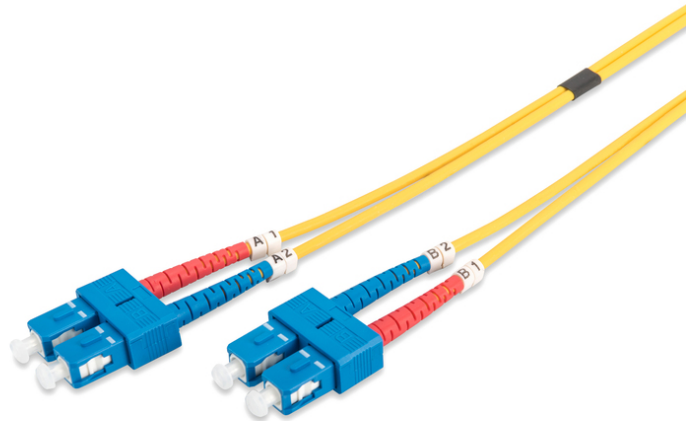

DIGITUS Fiber Optic Singlemode Patch Cord, SC / SC

DK-2922-03
EAN 4016032248750

FO patch cord, duplex, SC to SC SM OS2 09/125 μ, 3 m

FO patch cord, duplex, SC to SC, SM OS2 09/125 μ, 3 m

Best performance and link quality for your network.

- Duplex cable
- LSOH
- Connector with ceramic ferrule
- Cable diameter 3 mm
- Single packed with test-report
- Assortment: Fiber Optic Patch Cables

- Boot: single-color
- Cable type: I-VH 2E9/125μ
- Color cable: yellow
- Connector 1: SC
- Connector 2: SC
- Fiber class: OS2
- Fiber diameter: 9/125μ
- Mode: Singlemode
- Packaging: DIGITUS Polybag
- Length: 3 m

More images:

Part No.	DK-2922-03			
Lenght	3 m			
Cable Type	Duplex SM 9/125		OS2 LSZH	
	END A		END B	
Connector Type	SC		SC	
Insertion Loss (dB)	0.11	0.15	0.15	0.19
Return Loss (dB)	53.7	50.9	52.8	51.4
Q.C.	PASS			