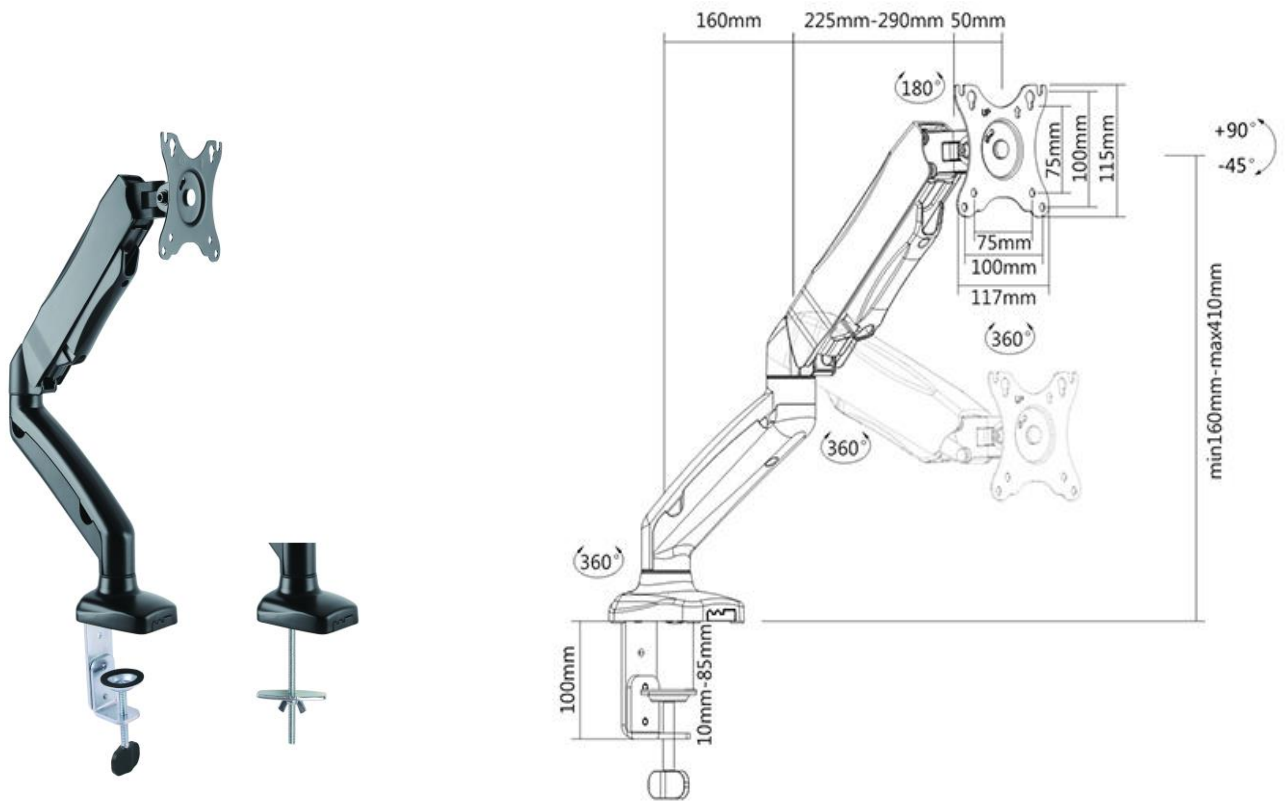

Datenblatt - Fiche technique - Data sheet

**17.99.1155**

VALUE LCD-Arm, Tischmontage, Gasfeder, 5 Gelenke, schwarz

VALUE Support LCD, montage sur bureau, vérin à gaz, 5 articulations, noir

VALUE LCD Monitor Stand Pneumatic, Desk Clamp, Pivot, black, 2 Joints

Item no.: 17.99.1155

## VALUE LCD Monitor Arm, Desk Clamp type, 6 Joints, black

### Features:

- Interactive Counterbalance LCD VESA Desk Mount
- Gas spring counterbalance floats the monitor with a light touch for a customized placement to match your viewing needs anytime
- Built-in spring gauge can be adjusted to suit various monitor weight
- With cable management
- Slot on the base clip provides a place to store the Hex key for a quick adjustment
- Grommet and desk mount base suits most desks with adjustable clamp height
- Suggested screen size : 33.02 ~ 68.58 cm
- Tilt: +90°~ -45°; Swivel: +90°~ -90°; Rotation: +180°~ -180°
- Meets VESA: 75 x 75mm, 100 x 100mm
- Loading up to 6.5kg
- Material: Steel +Aluminum