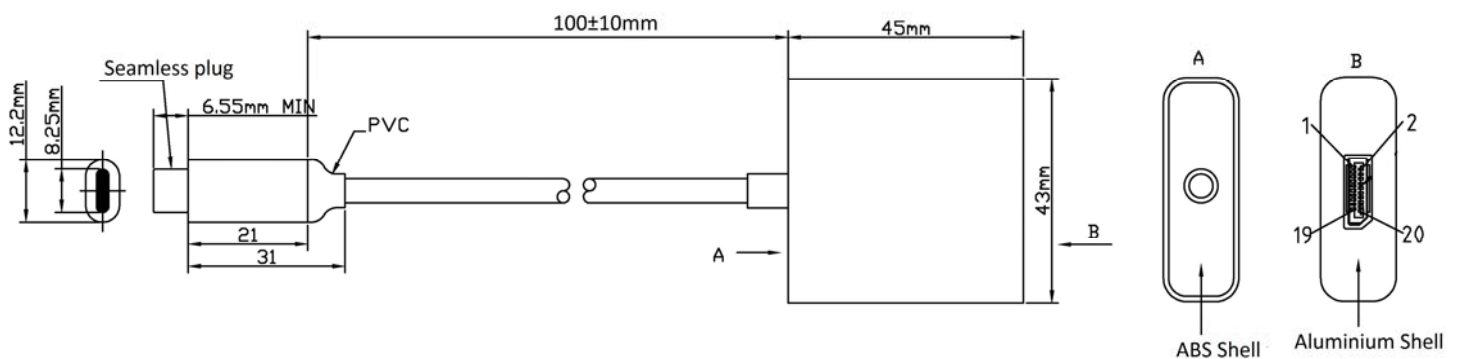

Datenblatt - Fiche technique - Data sheet

12.03.3220

ROLINE Typ C - DisplayPort Adapter, v1.2, ST/BU

ROLINE Adaptateur Type C - DisplayPort, v1.2, M/F

ROLINE Type C - DisplayPort Adapter, v1.2, M/F

Item no.: 12.03.3220

ROLINE USB 3.1 Cable Adapter, C – DisplayPort, M/F Aluminum, silver

Features:

- Support DisplayPort Video output 4K*2K@60Hz resolution
- Aluminum Housing in silver color
- No driver needed
- USB 3.1 Type-C interface supports plug and play, hot swap
- Easy to carry and use
- With 10cm Cable in white color
- Connector: USB 3.1 Type-C Male*1 (input) + DisplayPort 1.2v Female*1 (output)
- Operating Temperature: 0°C ~45°C
- Storage Temperature: -20°C ~ 70°C
- Operating Humidity: 10% ~ 85 % RH (no condensation)
- System requirements: Windows, MAC OS X, Google Chrome