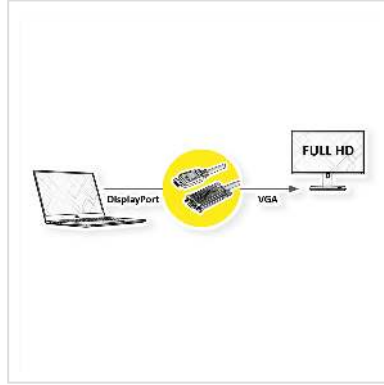

DisplayPort to VGA cable for connecting a graphics card with DP to a monitor with VGA connector - with a resolution of up to 1920x1080@60Hz!

- For connecting a graphic card with DisplayPort connector to a VGA monitor
- Supports maximum resolutions of up to 1920x1080 @60Hz
- The lock mechanisms of DP and VGA prevent the plugs from slipping out of the source/display and secure the connection
- Connectors: DisplayPort Male and VGA Male
- Remark: The DisplayPort-VGA cable is only working in one direction: the DisplayPort plug has to be connected to the source device (e.g. graphic card)

Technical specifications

| | |
|-----------------|---|
| Manufacturer | VALUE |
| Product group | Video Cable |
| Product type | DisplayPort-VGA Adapter |
| Colour | black |
| Length | 2 m |
| Max. resolution | 1920 x 1080 / 1920 x 1200 @60Hz (2K, Full HD) |

| | |
|------------------------------------|------------------------------|
| Side 1 Connector Type | DisplayPort |
| Side 1 Connector Gender | Male |
| Side 2 Connector Type | HD D-Sub 15-pin (HD-15), VGA |
| Side 2 Connector Gender | Male |
| Area of application | External |
| Hand locking screws | Yes |
| Weight | 141.1 g |
| Height of packaging (single piece) | 40 mm |
| Width of packaging (single piece) | 170 mm |
| Depth of packaging (single piece) | 190 mm |
| Package weight (single piece) | 0.19 kg |