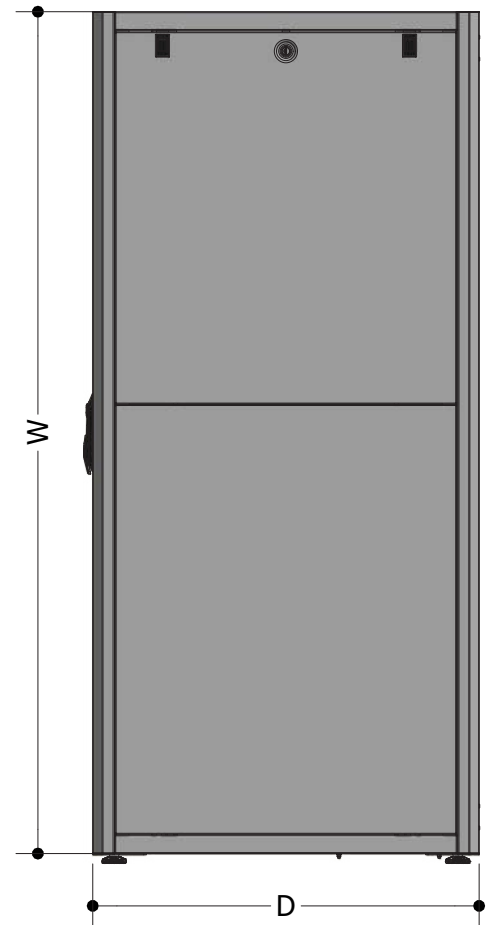

Side View

Rear View

Top View

Bottom View

Front Isometric View

Rear Isometric View

GTN W-600 D-600

Product Code	Size (U)	Width (W)	Depth (D)	Height (H)
MR.GTN12U66.XX	12U	600mm	600mm	672mm
MR.GTN16U66.XX	16U	600mm	600mm	850mm
MR.GTN20U66.XX	20U	600mm	600mm	1028mm
MR.GTN22U66.XX	22U	600mm	600mm	1117mm
MR.GTN26U66.XX	26U	600mm	600mm	1294mm
MR.GTN32U66.XX	32U	600mm	600mm	1561mm
MR.GTN36U66.XX	36U	600mm	600mm	1739mm
MR.GTN40U66.XX	40U	600mm	600mm	1917mm
MR.GTN42U66.XX	42U	600mm	600mm	2006mm
MR.GTN46U66.XX	46U	600mm	600mm	2182mm

GTN W-600 D-800

Product Code	Size (U)	Width (W)	Depth (D)	Height (H)
MR.GTN12U68.XX	12U	600mm	800mm	672mm
MR.GTN16U68.XX	16U	600mm	800mm	850mm
MR.GTN20U68.XX	20U	600mm	800mm	1028mm
MR.GTN22U68.XX	22U	600mm	800mm	1117mm
MR.GTN26U68.XX	26U	600mm	800mm	1294mm
MR.GTN32U68.XX	32U	600mm	800mm	1561mm
MR.GTN36U68.XX	36U	600mm	800mm	1739mm
MR.GTN40U68.XX	40U	600mm	800mm	1917mm
MR.GTN42U68.XX	42U	600mm	800mm	2006mm
MR.GTN46U68.XX	46U	600mm	800mm	2182mm

GTN W-600 D-1000

Product Code	Size (U)	Width (W)	Depth (D)	Height (H)
MR.GTN12U610.XX	12U	600mm	1000mm	672mm
MR.GTN16U610.XX	16U	600mm	1000mm	850mm
MR.GTN20U610.XX	20U	600mm	1000mm	1028mm
MR.GTN22U610.XX	22U	600mm	1000mm	1117mm
MR.GTN26U610.XX	26U	600mm	1000mm	1294mm
MR.GTN32U610.XX	32U	600mm	1000mm	1561mm
MR.GTN36U610.XX	36U	600mm	1000mm	1739mm
MR.GTN40U610.XX	40U	600mm	1000mm	1917mm
MR.GTN42U610.XX	42U	600mm	1000mm	2006mm
MR.GTN46U610.XX	46U	600mm	1000mm	2182mm

Front View

Side View