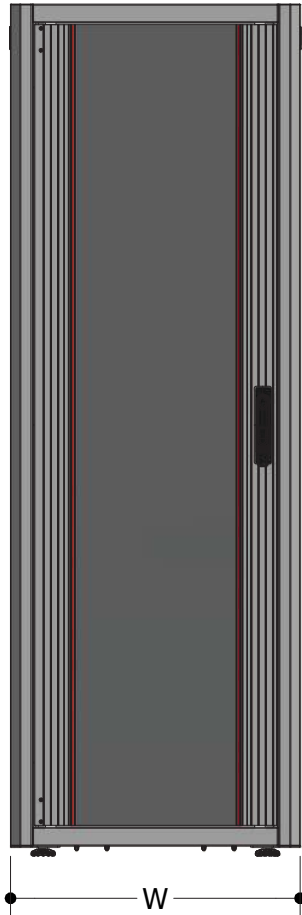

Technical Details

Features

19" Device Compatibility

Material

1.2mm Steel

Appearance

Finish Surface : Powder Coating
Color : RAL7035 or RAL7035

Front View

Side View

Rear View

Top View

Bottom View

Front Isometric View

Rear Isometric View

GTN W-600 D-600

Product Code	Size (U)	Width (W)	Depth (D)	Height (H)
MR.GTN12U66.XX	12U	600mm	600mm	672mm
MR.GTN16U66.XX	16U	600mm	600mm	850mm
MR.GTN20U66.XX	20U	600mm	600mm	1028mm
MR.GTN22U66.XX	22U	600mm	600mm	1117mm
MR.GTN26U66.XX	26U	600mm	600mm	1294mm
MR.GTN32U66.XX	32U	600mm	600mm	1561mm
MR.GTN36U66.XX	36U	600mm	600mm	1739mm
MR.GTN40U66.XX	40U	600mm	600mm	1917mm
MR.GTN42U66.XX	42U	600mm	600mm	2006mm
MR.GTN46U66.XX	46U	600mm	600mm	2182mm

GTN W-600 D-800

Product Code	Size (U)	Width (W)	Depth (D)	Height (H)
MR.GTN12U68.XX	12U	600mm	800mm	672mm
MR.GTN16U68.XX	16U	600mm	800mm	850mm
MR.GTN20U68.XX	20U	600mm	800mm	1028mm
MR.GTN22U68.XX	22U	600mm	800mm	1117mm
MR.GTN26U68.XX	26U	600mm	800mm	1294mm
MR.GTN32U68.XX	32U	600mm	800mm	1561mm
MR.GTN36U68.XX	36U	600mm	800mm	1739mm
MR.GTN40U68.XX	40U	600mm	800mm	1917mm
MR.GTN42U68.XX	42U	600mm	800mm	2006mm
MR.GTN46U68.XX	46U	600mm	800mm	2182mm

GTN W-600 D-1000

Product Code	Size (U)	Width (W)	Depth (D)	Height (H)
MR.GTN12U610.XX	12U	600mm	1000mm	672mm
MR.GTN16U610.XX	16U	600mm	1000mm	850mm
MR.GTN20U610.XX	20U	600mm	1000mm	1028mm
MR.GTN22U610.XX	22U	600mm	1000mm	1117mm
MR.GTN26U610.XX	26U	600mm	1000mm	1294mm
MR.GTN32U610.XX	32U	600mm	1000mm	1561mm
MR.GTN36U610.XX	36U	600mm	1000mm	1739mm
MR.GTN40U610.XX	40U	600mm	1000mm	1917mm
MR.GTN42U610.XX	42U	600mm	1000mm	2006mm
MR.GTN46U610.XX	46U	600mm	1000mm	2182mm