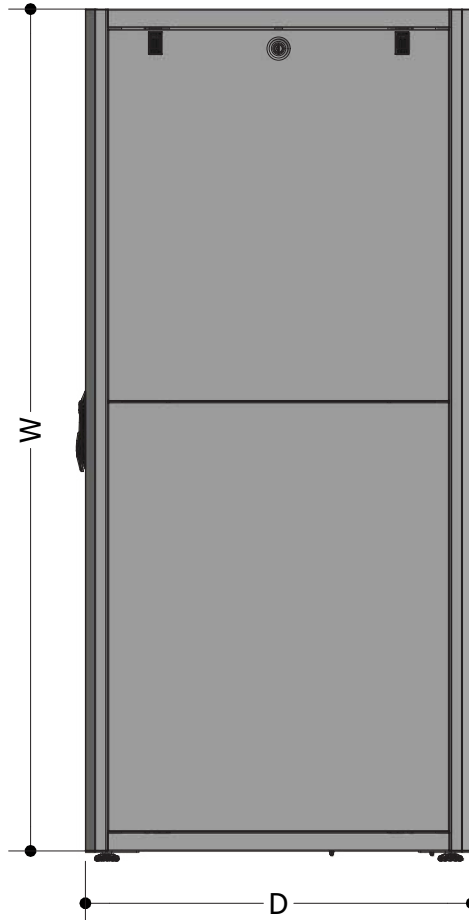

Technical Details

Features

19" Device Compatibility

Material

1.2mm Steel

Appearance

Finish Surface : Powder Coating
Color : RAL7035 or RAL7035

Front View

Side View

Rear View

Top View

Bottom View

Front Isometric View

Rear Isometric View

GTN W-600 D-600

Product Code	Size (U)	Width (W)	Depth (D)	Height (H)
MR.GTN12U66.XX	12U	600mm	600mm	672mm
MR.GTN16U66.XX	16U	600mm	600mm	850mm
MR.GTN20U66.XX	20U	600mm	600mm	1028mm
MR.GTN22U66.XX	22U	600mm	600mm	1117mm
MR.GTN26U66.XX	26U	600mm	600mm	1294mm
MR.GTN32U66.XX	32U	600mm	600mm	1561mm
MR.GTN36U66.XX	36U	600mm	600mm	1739mm
MR.GTN40U66.XX	40U	600mm	600mm	1917mm
MR.GTN42U66.XX	42U	600mm	600mm	2006mm
MR.GTN46U66.XX	46U	600mm	600mm	2182mm

GTN W-600 D-800

Product Code	Size (U)	Width (W)	Depth (D)	Height (H)
MR.GTN12U68.XX	12U	600mm	800mm	672mm
MR.GTN16U68.XX	16U	600mm	800mm	850mm
MR.GTN20U68.XX	20U	600mm	800mm	1028mm
MR.GTN22U68.XX	22U	600mm	800mm	1117mm
MR.GTN26U68.XX	26U	600mm	800mm	1294mm
MR.GTN32U68.XX	32U	600mm	800mm	1561mm
MR.GTN36U68.XX	36U	600mm	800mm	1739mm
MR.GTN40U68.XX	40U	600mm	800mm	1917mm
MR.GTN42U68.XX	42U	600mm	800mm	2006mm
MR.GTN46U68.XX	46U	600mm	800mm	2182mm

GTN W-600 D-1000

Product Code	Size (U)	Width (W)	Depth (D)	Height (H)
MR.GTN12U610.XX	12U	600mm	1000mm	672mm
MR.GTN16U610.XX	16U	600mm	1000mm	850mm
MR.GTN20U610.XX	20U	600mm	1000mm	1028mm
MR.GTN22U610.XX	22U	600mm	1000mm	1117mm
MR.GTN26U610.XX	26U	600mm	1000mm	1294mm
MR.GTN32U610.XX	32U	600mm	1000mm	1561mm
MR.GTN36U610.XX	36U	600mm	1000mm	1739mm
MR.GTN40U610.XX	40U	600mm	1000mm	1917mm
MR.GTN42U610.XX	42U	600mm	1000mm	2006mm
MR.GTN46U610.XX	46U	600mm	1000mm	2182mm