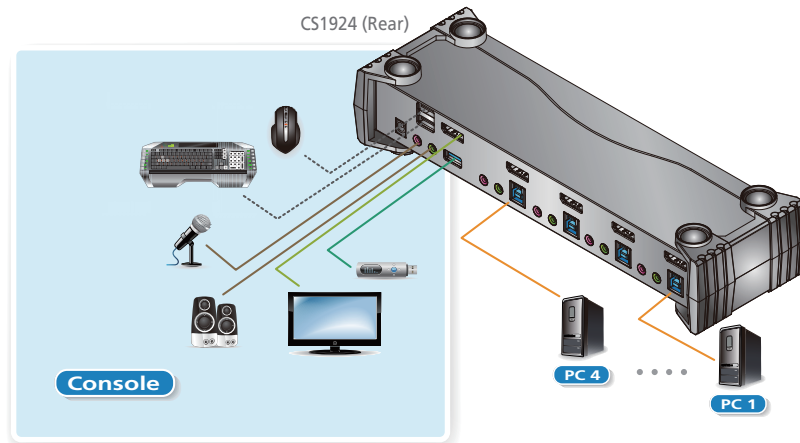

Note:

1. Mouse port switching is only supported under mouse emulation mode with a USB 3-button mouse wheel.
2. HD audio through DisplayPort cannot be switched independently.
3. MST requires two monitors capable of DisplayPort 1.2 daisy-chaining, or use of a powered DisplayPort MST Hub. The PC source must be DisplayPort 1.2 compliant. A DisplayPort v1.1a display can be the last display in a DisplayPort v1.2 chain.
4. Dual-Mode DisplayPort technology (DP++) does not require an active adapter for most single display setups. Active DisplayPort adapters are recommended if you are unsure of the video source's DP++ compatibility.
5. PC keyboard combinations emulate Mac keyboards. Mac keyboards only work with their own operating system.

- DisplayPort
- USB 3.0
- ..... USB
- Audio
- KVM