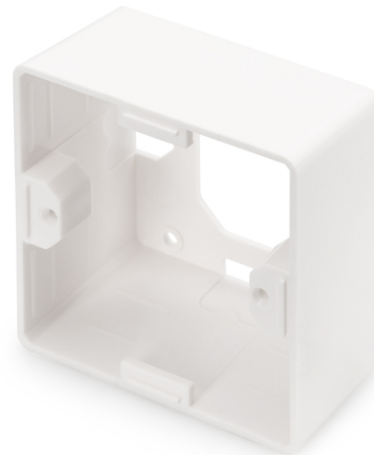

DIGITUS Surface Mountbox 80x80 mm for Keystone Walloutlet, German Type

DN-93803
EAN 4016032259367

Surface mount box for faceplates 80x80x42 mm, color pure white, German layout

The DIGITUS® Surface mount boxes for keystone outlets are the perfect solution to extend your data outlets. Available layouts: German, French, British.

- Layout keystone entry: 45° outlet
- Area of application: Cavity socket, trunking, surface mount box
- Norms: ISO/IEC 11801 3rd Ed., EN 50173-1, EIA/TIA 568-C
- General properties:
- Suitable for installation in trunking, flush and surface mount
- Central ground connection
- Integrated dust cover

- Plastic label field
- Design compatible to current switch ranges of switch manufacturers
- Technical properties:
- Wall outlet material: Die-cast metal
- Central plate material: ABS UL 94V-0
- Frame material: ABS UL 94V-0
- Surface mount box material: ABS UL 94V-0
- Physical properties:
- Operation temperature: -20° C to +70 °C (ISO/IEC 11801, EN 50173-1, ANSI/TIA/EIA 568 C)
- Colour: White RAL9003