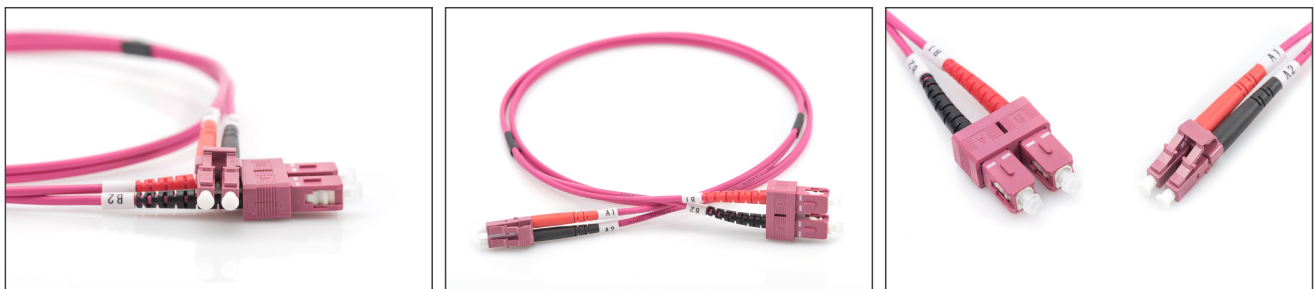

DIGITUS Fiber Optic Multimode Patch Cord, OM4, LC / SC

DK-2532-01-4
 EAN 4016032308911

FO patch cord, duplex, LC to SC MM OM4 50/125 μ, 1 m

FO patch cord, duplex, LC to SC,MM OM4 50/125 μ, 1 m

Future-oriented standards and high-end quality for your network.

- Duplex cable
- LSOH
- Connector with ceramic ferrule
- Cable diameter 3 mm
- Single packed with test-report
- Color: RAL 4003
- Assortment: Fiber Optic Patch Cables
- Cable diameter: 3 mm

- Cable jacket: LSOH
- Cable type: I-VH 2G50/125μ
- Color cable: erika violet
- Connector 1: LC
- Connector 2: SC
- Fiber class: OM4
- Fiber diameter: 50/125μ
- Mode: Multimode
- Number of connectors side 1: 1
- Number of connectors side 2: 1
- Packaging: DIGITUS Polybag
- Length: 1 m

More images:

Part No.	DK-2532-01-4			
Lenght	1 m			
Cable Type	Duplex MM 50/125		OM4 LSZH	
	END A		END B	
Connector Type	LC		SC	
Insertion Loss (dB)	0.16	0.13	0.15	0.14
Return Loss (dB)	41.20	39.10	38.20	42.30
Q.C.	PASS			