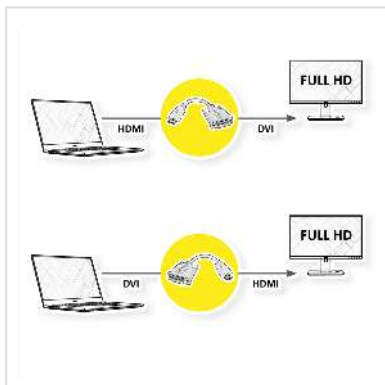

VALUE Cableadapter, HDMI M - DVI F

Product No.	12.99.3115
Manufacturer	VALUE
Manufacturer No.	12.99.3115
EAN (single piece)	7611990128839

You want to connect your Plasma or LCD TV with HDMI interface to your DVD-player or Set-Top-Box while using a DVI cable?

Then you need our HDMI-DVI-Adapter!

- For connecting a DVI cable to a HDMI interface
- Adapter with HDMI Male and 24+1 DVI Female (DVI-D)

Technical specifications

Manufacturer	VALUE
Product group	Adapters, Terminators, Converters
Product type	HDMI-DVI Adapter
Colour	black
Length	0.15 m
Max. resolution	1920 x 1080 @60Hz (2K, Full HD)
Side 1 connection (PC)	HDMI Male
Side 2 connection (Peripherals)	DVI Female
Side 1 Connector Type	HDMI Type A
Side 1 Connector Gender	Male
Side 2 Connector Type	DVI-D 24+1, Dual-Link