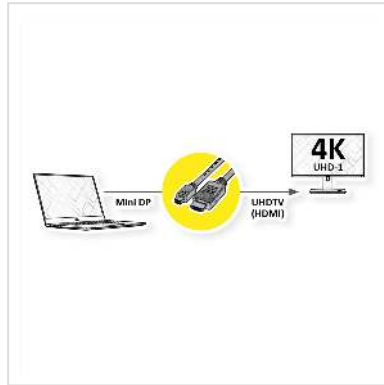

ROLINE Mini DisplayPort Cable, Mini DP-UHDTV, M/M, black, 1 m

Product No.	11.04.5795
Manufacturer	ROLINE
Manufacturer No.	11.04.5795
EAN (single piece)	7611990145218

roline
Designed for Professionals

4K

Mini DisplayPort to UHDTV cable for transferring content from your graphics card (DisplayPort) to your TV (UHDTV) - with a quality of up to 3840x2160 @60Hz, incl. audio transmission!

- UHDTV is the standard for digital video transmission in the TV/multimedia sector for e. g.: Connection of a TV set with HDMI interface to a player with Mini DisplayPort connection.
- Cable with one Mini DisplayPort and one HDTV plug. DisplayPort is signal compatible with HDMI.
- Note: A DisplayPort UHDTV cable can only be used in one direction: the Mini DisplayPort connector can only be used on the data source side (e. g. graphics card).

Technical specifications

Manufacturer	ROLINE
Product group	Cable
Product type	DP UHDTV cable
Colour	black
Length	1 m

Transfer quality	DisplayPort v1.2
Max. resolution	3840 x 2160 @60Hz (4K, UHD-1)
side 1 connector	HDTV M
side 2 connector	DisplayPort Mini M
Side 1 Connector Type	Mini DisplayPort
Side 1 Connector Gender	Male
Side 2 Connector Type	UHDTV
Side 2 Connector Gender	Male
Area of application	External
Cable shielding	Screened
Weight	54 g
Height of packaging (single piece)	20 mm
Width of packaging (single piece)	160 mm
Depth of packaging (single piece)	140 mm
Package weight (single piece)	0.048 kg