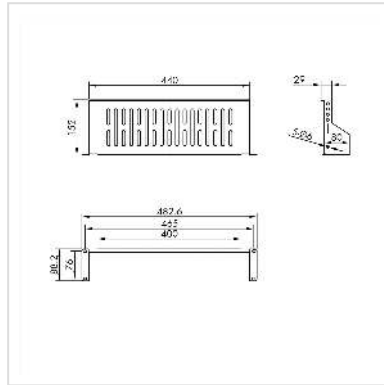

VALUE 19"-Fixed Shelf, 485 x 150mm, max. 10 kg, 2U, black

Product No.	26.99.0404
Manufacturer	VALUE
Manufacturer No.	26.99.0404
EAN (single piece)	7630049627109

Mounting rack for installation in 19-inch cabinets and wall-mounted enclosures

- 19" fixed shelf with maximum load capacity of 10 kg
- Suitable for cabinets and wall-mounted enclosures from 400 mm depth

Technical specifications

Manufacturer	VALUE
Product group	19"-/10"-Equipment rack
Product type	19"-tool carriers
Colour	black
Extractable	No
19" shelves required for mounting	2
Footprint (WxD)	440 x 150 mm
Max. load capacity	10 kg
Required mounting height	2U
Height	88 mm
Width	485 mm

Depth	150 mm
Weight	920 g
Height of packaging (single piece)	100 mm
Width of packaging (single piece)	160 mm
Depth of packaging (single piece)	500 mm
Package weight (single piece)	1 kg