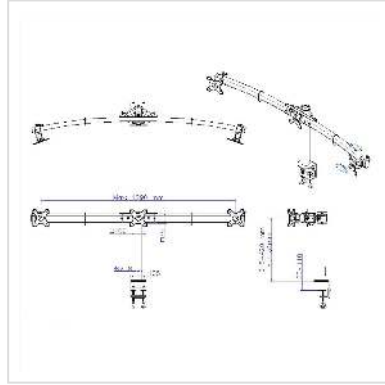

VALUE Triple LCD Arm, Desk Clamp, black

Product No.	17.99.1136
Manufacturer	VALUE
Manufacturer No.	17.99.1136
EAN (single piece)	7611990198450

- Designed for three monitors!
- Each display can be tilted to any angle you need
- Load capacity: up to 8 kg each monitor (up to 69 cm)
- The height of the LCD monitors is adjustable (up to 420 mm)
- Meets VESA 75 (75 x 75 mm) or VESA 100 (100 x 100 mm)
- Arm length: up to 1290 mm
- With a C-clamp for desk mount (30 - 110 mm)

Technical specifications

Manufacturer	VALUE
Product group	LCD-Monitor arms
Product type	Monitor Arms, Desk Clamp
Colour	black
Load capacity	24 kg
Quantity of pivots	5
Fixing	desk clamp
Maximal arm length	1290 mm
Adjustments	Adjustable spring gauge
Inclinable	Yes
Height adjustable	Yes

Rotatable	Yes
Number of monitors	3
VESA 75 x 75 mm	Yes
VESA 100 x 100 mm	Yes
Material group	metal
Technical particularity	vertically adjustable
Weight	8395.1 g
Height of packaging (single piece)	150 mm
Width of packaging (single piece)	330 mm
Depth of packaging (single piece)	750 mm
Package weight (single piece)	10.171 kg