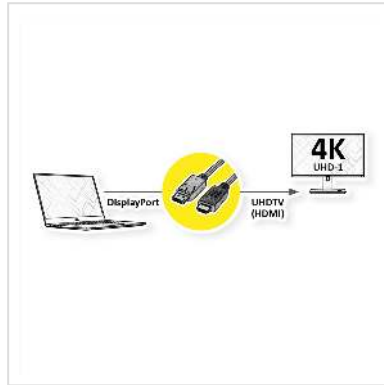

**DisplayPort to UHDTV cable for transferring content from your graphics card (DisplayPort) to your TV (UHDTV) - with a quality of up to 3840x2160 @60Hz, incl. audio transmission!**

- HDTV is the standard for digital video transmission in the TV/multimedia sector for e. g.: Connection of a TV set with HDMI interface to a player with DisplayPort connection.
- Cable with one DisplayPort and one HDTV plug.
- Note: A DisplayPort HDTV cable can only be used in one direction: the DisplayPort connector can only be used on the data source side (e. g. graphics card).

|                                    |                               |
|------------------------------------|-------------------------------|
| Max. resolution                    | 3840 x 2160 @60Hz (4K, UHD-1) |
| side 1 connector                   | DisplayPort Stecker           |
| side 2 connector                   | HDTV M                        |
| Side 1 Connector Type              | DisplayPort                   |
| Side 1 Connector Gender            | Male                          |
| Side 2 Connector Type              | UHDTV                         |
| Side 2 Connector Gender            | Male                          |
| Area of application                | External                      |
| Cable shielding                    | Screened                      |
| Weight                             | 102.3 g                       |
| Height of packaging (single piece) | 20 mm                         |
| Width of packaging (single piece)  | 210 mm                        |
| Depth of packaging (single piece)  | 160 mm                        |
| Package weight (single piece)      | 0.13 kg                       |