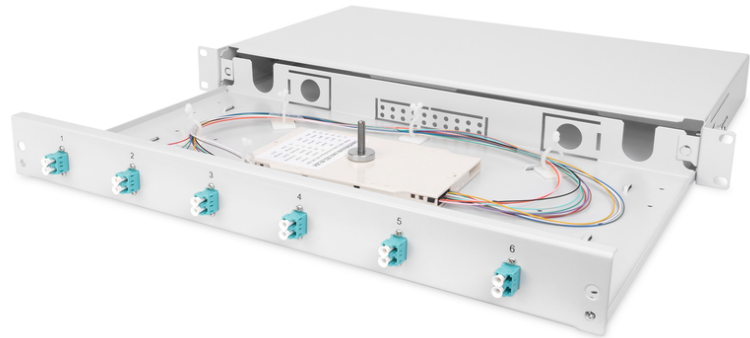

# DIGITUS Fiber Optic Splice Box, Equipped, LC, OM3

DN-96330/3  
EAN 4016032278412

**FO splice box, 1U, equipped, 6x LC DX, OM3 incl. splice cassette, colored pigtailed, couplers**

FO splice box, 1U, equipped, 6x LC DX, OM3, incl. splice cassette, colored pigtailed, couplers

- Completely prefabricated, fiber pigtailed and inserted into the splice cassette(s), crimp splice holders
- Colored pigtailed
- Couplers with zirconia ceramic ferrule
- Couplers in polymer housing
- Carrier housing made of 1.0 mm steel sheet, varnished
- 1 height unit (44.45 mm)

- 483mm width (19")
- 240mm depth
- M20/M25 screw, cassette, cassette cover and strain relief included
- Sliding
- Assembly: Splice Box
- Color: light grey, RAL 7035
- Connector type: LC / UPC / duplex
- Fiber class: OM3
- Number of fibers: 12
- Type: sliding