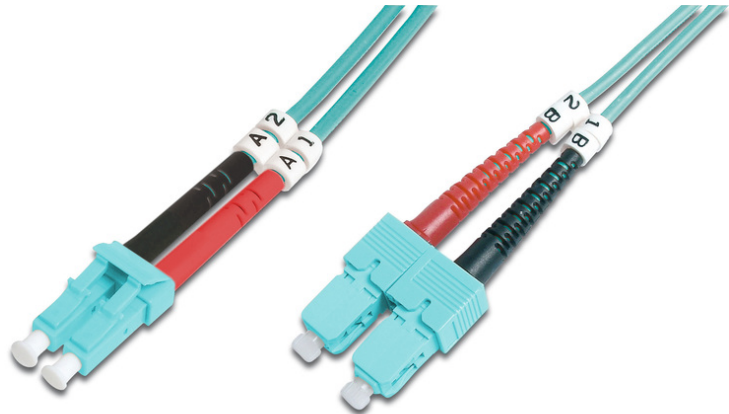

DIGITUS Fiber Optic Multimode Patch Cord, OM 3, LC / SC

DK-2532-01/3
EAN 4016032249566

FO patch cord, duplex, LC to SC MM OM3 50/125 μ, 1 m

FO patch cord, duplex, LC to SC,MM OM3 50/125 μ, 1 m

Future-oriented standards and high-end quality for your network.

- Duplex cable
- LSOH
- Connector with ceramic ferrule
- Cable diameter 3 mm
- Single packed with test-report
- Assortment: Fiber Optic Patch Cables

- Boot: two-color
- Cable type: I-VH 2G50/125μ
- Color cable: aqua
- Connector 1: LC
- Connector 2: SC
- Fiber class: OM3
- Fiber diameter: 50/125μ
- Mode: Multimode
- Packaging: DIGITUS Polybag
- Length: 1 m

More images:

Part No.	DK-2532-01/3			
Lenght	1 m			
Cable Type	Duplex MM 50/125		OM3 LSZH	
	END A		END B	
Connector Type	LC		SC	
Insertion Loss (dB)	0.17	0.1	0.14	0.08
Return Loss (dB)	32.2	39.2	34.9	35.3
Q.C.	PASS			