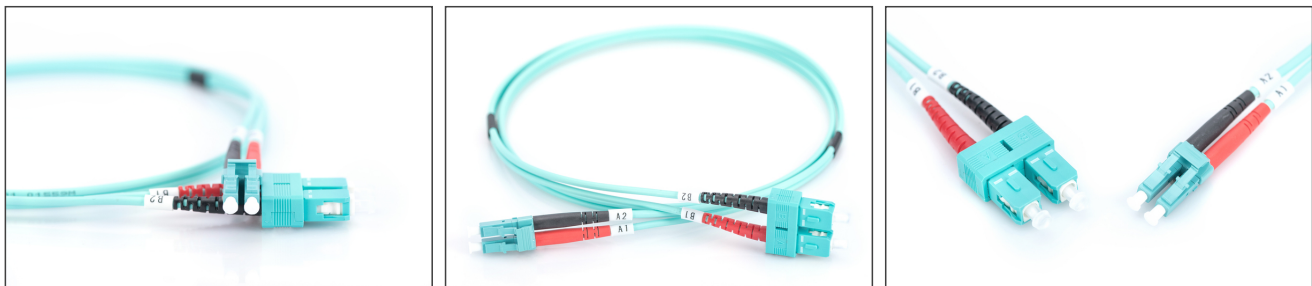

DIGITUS Fiber Optic Multimode Patch Cord, OM 3, LC / SC

DK-2532-01/3
EAN 4016032249566

FO patch cord, duplex, LC to SC MM OM3 50/125 μ, 1 m

FO patch cord, duplex, LC to SC,MM OM3 50/125 μ, 1 m

Future-oriented standards and high-end quality for your network.

- Duplex cable
- LSOH
- Connector with ceramic ferrule
- Cable diameter 3 mm
- Single packed with test-report
- Assortment: Fiber Optic Patch Cables

- Boot: two-color
- Cable type: I-VH 2G50/125μ
- Color cable: aqua
- Connector 1: LC
- Connector 2: SC
- Fiber class: OM3
- Fiber diameter: 50/125μ
- Mode: Multimode
- Packaging: DIGITUS Polybag
- Length: 1 m

More images:

Part No.	DK-2532-01/3			
Lenght	1 m			
Cable Type	Duplex MM 50/125		OM3 LSZH	
	END A		END B	
Connector Type	LC		SC	
Insertion Loss (dB)	0.17	0.1	0.14	0.08
Return Loss (dB)	32.2	39.2	34.9	35.3
Q.C.	PASS			