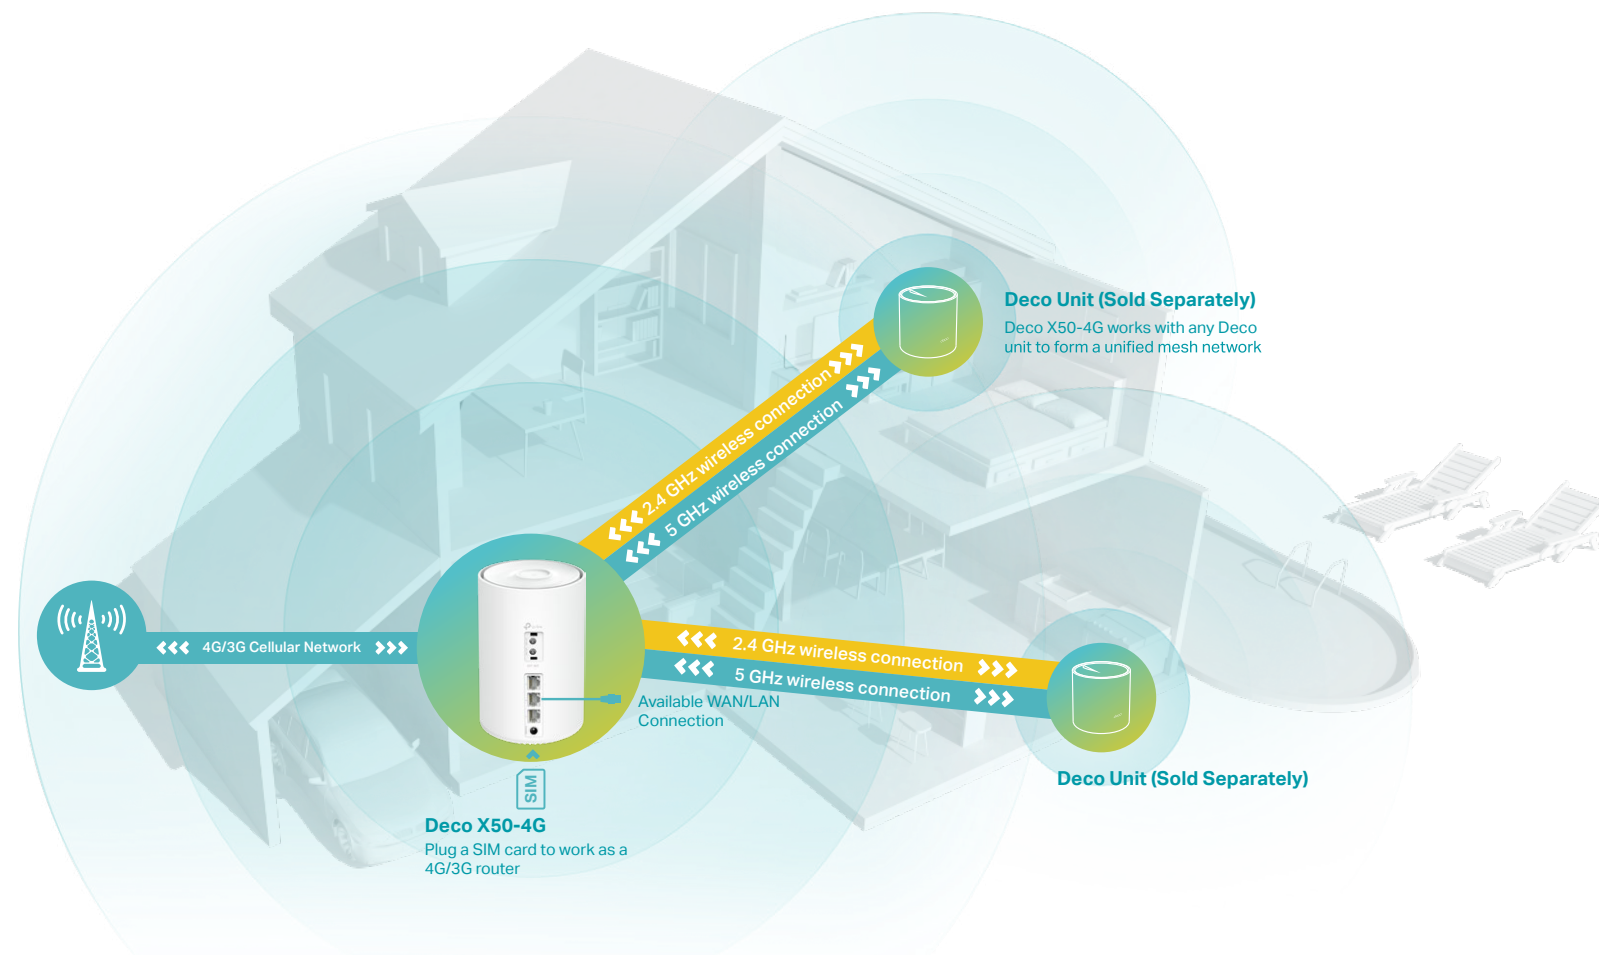

Highlights

Superior Mesh Wi-Fi , Everywhere

Deco 4G+ = TP-Link Mesh Technology + Wi-Fi 6 + HomeShield + 4G/3G Router

4G+ LTE

Ideal for cutting-edge 4G LTE Advanced network
Compatible with 3G/4G network

Wi-Fi Dead-Zone Killer

Eliminate weak signal areas with clearer, stronger whole home Wi-Fi generated from Wi-Fi 6. No more searching around for a stable connection.[▲]

Seamless Roaming with One Wi-Fi Name

Deco units work together to form a unified network with a single network name. Walk through your home and stay connected with the fastest possible speeds.[‡]

TP-Link HomeShield

TP-Link's premium security services keep your home network safe with cutting-edge features for network and IoT protection.[§]

Network Protection

Detect cyber threats to keep your privacy and connected devices well protected.

Parental Controls

Manage online time and block inappropriate content to keep families healthy online.

Quality of Service (QoS)

Prioritize your bandwidth needs to get a faster networking experience.

Comprehensive Reports

Gain full statistics and insights to help you know your home network better.