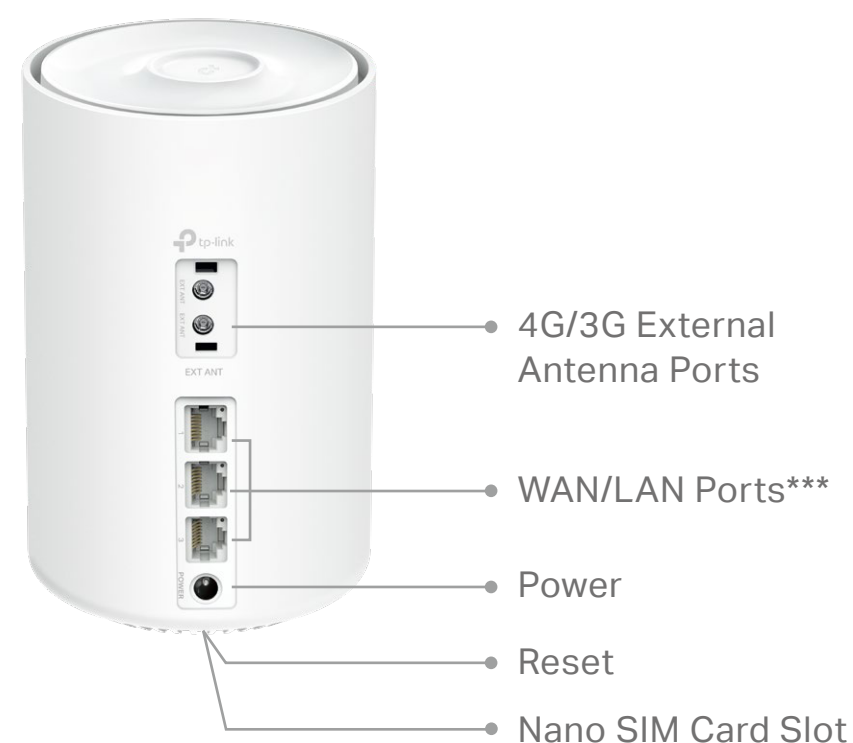

Specifications

Hardware

- CPU: 1.7 GHz Quad-Core CPU
- Ethernet Port: 3 Gigabit ports (WAN/LAN auto-sensing)
- Button: 1 RESET button on the underside
- Antenna: 2 LTE antennas, 2 Wi-Fi antennas
- Power Consumption (with power adapter): 18.16 W max
- Dimensions (W × D × H): 4.13 × 4.13 × 6.57 in (105 × 105 × 167 mm)
- Power Adapter Input: 100-240 V~ 50-60 Hz 0.6 A
- Power Adapter Output: 12 V $\equiv$ 1.5 A

Attention: This device may only be used indoors in all EU member states, EFTA countries and Northern Ireland.

Attention: This device may only be used indoors in Great Britain.

Specifications are subject to change without notice. All the brands and product names are trademarks or registered trademarks of their respective holders.

[†]Maximum wireless signal rates are the physical rates derived from IEEE Standard 802.11 specifications. Actual wireless data throughput and wireless coverage, and quantity of connected devices are not guaranteed and will vary as a result of network conditions, client limitations, and environmental factors, including building materials, obstacles, volume and density of traffic, and client location.

[‡]Clients need to support 802.11k/v/r and may require additional setup. Performance may vary depending on the client device.

[§]HomeShield includes the Free Basic Plan. Fees apply for the Pro Plan.

Visit <https://www.tp-link/homeshield> for more information.

[¶]Use of Wi-Fi 6 and other features including OFDMA, MU-MIMO, 1024-QAM, and BSS Color require clients to also support the corresponding features. The 160 MHz bandwidth may be unavailable in the 5 GHz band in some regions/countries due to regulatory restrictions.

[‡]Use of WPA3 encryption requires clients to also support the corresponding feature.

^{***}Maximum 4G download speeds depend on external factors such as the local 4G network coverage, data plan, real-time network capacity, client limitations, and environmental factors.

^{***}All WAN/LAN ports will operate as either WAN or LAN ports. Only one port can serve as a WAN port at a time.

©2022 TP-Link

Wireless

- **4G: FDD-LTE:** B1/B3/B5/B7/B8/B20/B28 (2100/1800/850/2600/900/800/700 MHz)
- **TDD-LTE:** B38/B40/B41(2600/2300/2500 MHz)
- **3G: DC-HSPA+/HSPA/UMTS** B1/B5/B8 (2100/850/900 MHz)
- **Wireless Standards:** IEEE 802.11a/n/ac/ax 5 GHz, IEEE 802.11b/g/n/ax 2.4 GHz
- **Mesh Protocol:** 802.11k/v/r[‡]
- **Frequency:** 2.4 GHz and 5 GHz
- **Signal Rate:** 574 Mbps on 2.4 GHz, 2402 Mbps on 5 GHz[†]
- **Transmit Power:** CE: ≤20 dBm (2.4 GHz), ≤23 dBm (5 GHz)
- **Wireless Security:** WPA/WPA2-PSK/WPA3 encryptions

Software

- **Working Mode:** 3G/4G, Router, Access Point
- **WAN Type:** Dynamic IP/Static IP/PPPoE/L2TP/PPTP
- **Protocols:** Supports IPv4 and IPv6
- **Guest Network:** 2.4 GHz Guest Network ×1; 5 GHz Guest Network ×1
- **Features:** Parental Controls, QoS (Quality of Service), Anti-virus, Address Reservation, Port Forwarding, TP-Link DDNS, IPTV, IPv6, LED Control, Smart Connect, Optional Ethernet backhaul, 1024-QAM[¶], MU-MIMO[¶], OFDMA[¶], BSS Color[¶]

Others