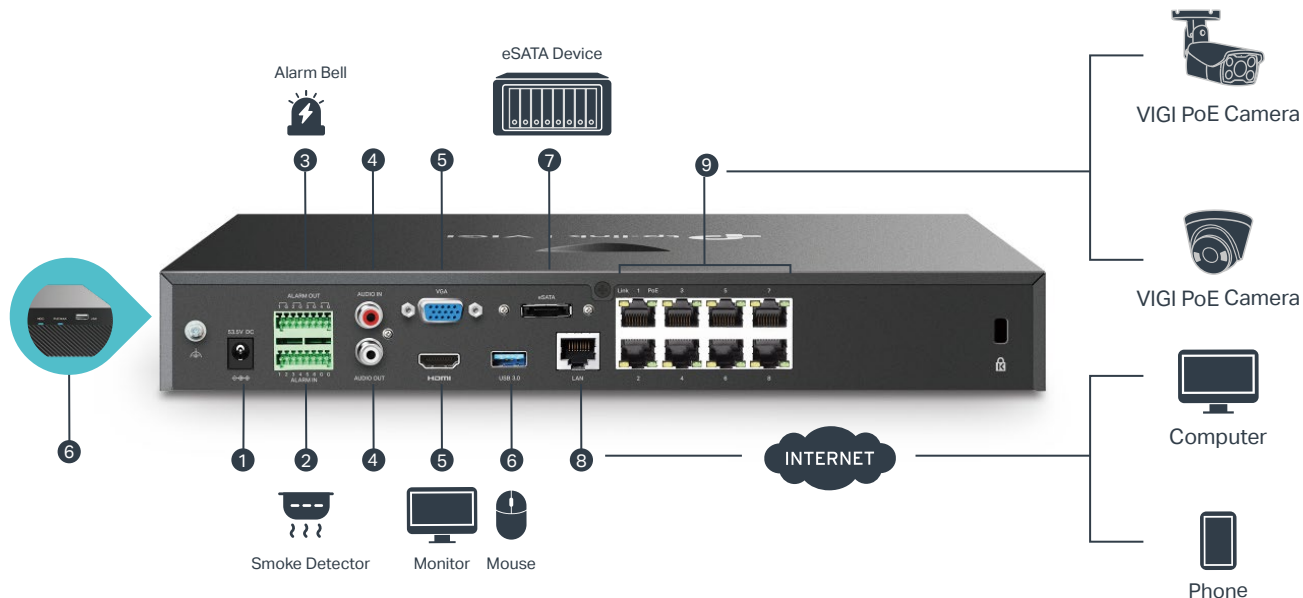

#### 8x PoE+ Ports for Easier Camera Deployment

Easily connect and power your PoE camera with one RJ45 cable transmitting both data and power.

# Network Topology

1. Power Supply
2. 6× Alarm IN Ports to Connect External Sensors
3. 4× Alarm OUT Ports to Connect Alarm Devices
4. AUDIO IN and AUDIO OUT for Two-Way Audio
5. HDMI and VGA for Video Independent Output
6. 1× USB 3.0 Port (Rear) and 1× USB 2.0 Port (Front) for Mouse and Keyboard Connections
7. 1× eSATA Port to Connect an External Storage Device\*\*
8. 1× 10/100/1000 Mbps LAN Port for Ethernet Connection
9. 8× PoE+ Ports to Connect and Power Your Cameras