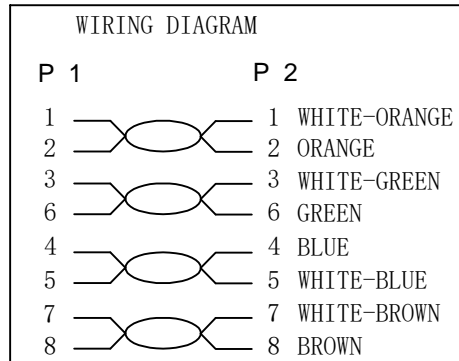

NOTE:

1. 100% OPEN SHORT, MISS WIRE TEST
2. FLUKE CHANNEL TEST
TEST LIMIT:ISO11801 Channel Class E
3. PRINT BLACK WORD:
CAT6 U/UTP 4x2x24AWG/7 PVC ISO11801 & EN50173 & ANSI/TIA568C.2
4. Reach and ROHS2.0 COMPLIANT

COLOUR:YELLOW (PANTONE 135C)		
ITEM NO.	LENGTH	TOLERANCE (T)
21.99.1522	0.5M	±15mm
21.99.1532	1M	±30mm
21.99.0952	1.5M	±40mm
21.99.1542	2M	±45mm
21.99.1552	3M	±60mm
21.99.1562	5M	±90mm
21.99.1572	7M	±150mm
21.99.1582	10M	±210mm