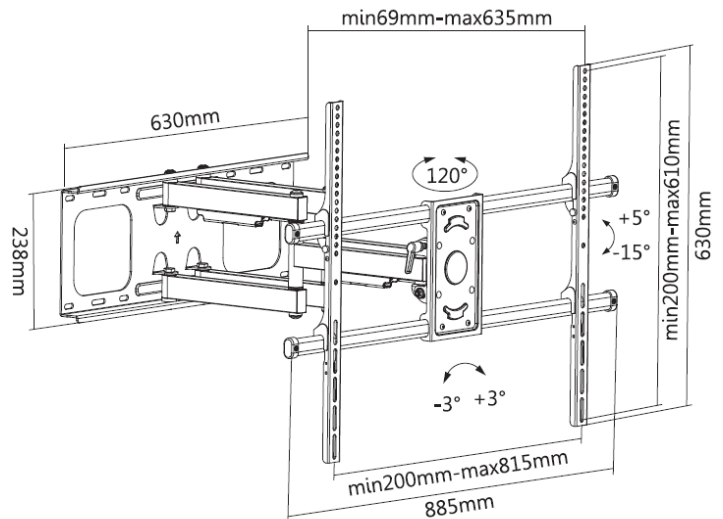

Datenblatt - Fiche technique - Data sheet

17.99.1207

VALUE TV-Wandhalterung, flexibel, schwarz

VALUE Support mural pour écrans LCD, noir, noir

VALUE Solid Articulating Wall Mount TV Holder, black

Item no.: 17.99.1207
VALUE LCD TV Wall Mount, black

Features:

- ✓ Quick lock and release system holds TV in place with no tools required
- ✓ Integrated cable management keeps cables neatly organized
- ✓ Swiveling arm offer maximum viewing flexibility
- ✓ Freely tilting at a desired viewing angle by using a swing-over lever
- ✓ Built-in level adjustment ensures perfect positioning
- ✓ VESA: 200x200mm; 400x200mm ; 300x300mm ; 400x400mm; 600x400mm; 800x400mm; 400x300mm; 300x200mm; 800x600mm
- ✓ Level Adjustment : +3° ~ -3°
- ✓ Swivel: +60° ~ -60°
- ✓ Tilt: +5° ~ -15°
- ✓ Suggested Screen Size: 127cm ~ 228.6cm
- ✓ Loading: 75kgs
- ✓ Material: iron
- ✓ Profile: 69-635mm