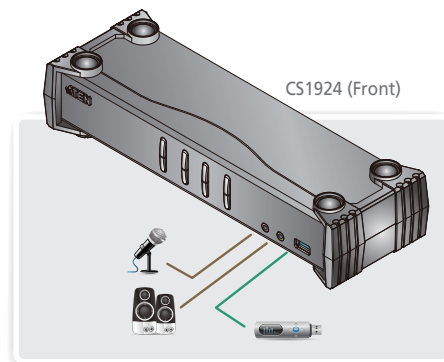

Features

- 2/4-port DisplayPort KVMP™ Switch with USB 3.1 Gen1 hub and 2.1 surround sound audio
- One USB console controls 2/4 computers and 2 USB peripherals
- Computer selection via front panel pushbuttons, hotkeys and mouse¹
- Independent switching of KVM, USB, and Audio focus
- Superior video quality – 4K UHD (3840 x 2160 @ 60 Hz) and 4K DCI (4096 x 2160 @ 60 Hz)
- 2-port USB 3.1 Gen 1 hub with SuperSpeed 5 Gbps data transfer rates
- DisplayPort 1.2 compliant, HDCP compliant
- Supports HD audio through DisplayPort²
- Full bass response for high-quality 2.1 channel surround sound systems
- Power On Detection – if a computer is powered off, the CS1922 / CS1924 automatically switches to the next powered-on computer
- Multi-Stream Transport (MST) allows multiple monitors through a single DisplayPort connector³
- Dual-Mode DisplayPort technology (DP++) supports HDMI and DVI signals via an externally powered DisplayPort-to-HDMI/DVI DP++ adapter⁴
- Hot pluggable – add or remove computers without powering down the switch
- Keyboard emulation/bypass feature supports most gaming keyboard
- Mouse emulation/bypass feature supports most mouse drivers and multifunction mice
- Multi-platform support – Windows, Mac and Linux
- Multilingual keyboard mapping supports English, Japanese, French and German keyboards
- Mac keyboard support and emulation⁵
- Auto Scan Mode for monitoring all computers
- Firmware upgradeable

Note: