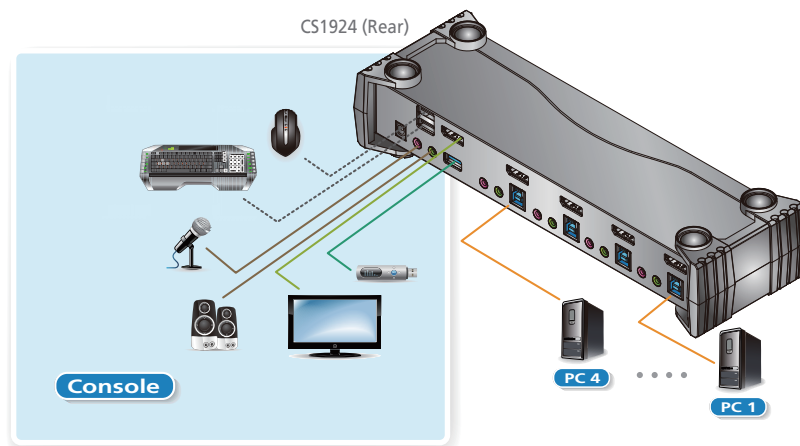

Note:

1. Mouse port switching is only supported under mouse emulation mode with a USB 3-button mouse wheel.
2. HD audio through DisplayPort cannot be switched independently.
3. MST requires two monitors capable of DisplayPort 1.2 daisy-chaining, or use of a powered DisplayPort MST Hub. The PC source must be DisplayPort 1.2 compliant. A DisplayPort v1.1a display can be the last display in a DisplayPort v1.2 chain.
4. Dual-Mode DisplayPort technology (DP++) does not require an active adapter for most single display setups. Active DisplayPort adapters are recommended if you are unsure of the video source's DP++ compatibility.
5. PC keyboard combinations emulate Mac keyboards. Mac keyboards only work with their own operating system.

- DisplayPort
- USB 3.0
- ..... USB
- Audio
- KVM