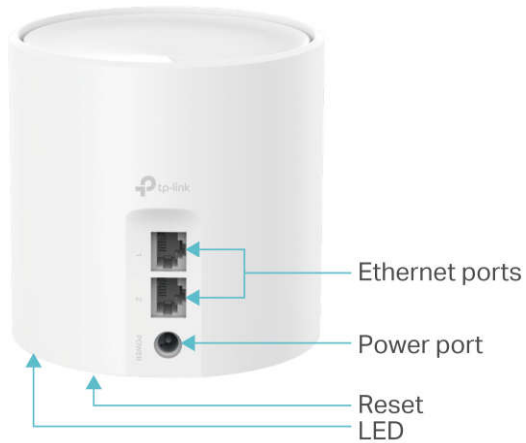

Specifications

Hardware

- Ethernet Port: 2 Gigabit ports per Deco unit (WAN/LAN auto-sensing)
- Button: 1 RESET button on the underside
- Antenna: 2 internal antennas
- Power Consumption (with power adapter): 11.5 W max
- Dimensions (W × D × H): 4.33 × 4.33 × 4.49 in (110 × 110 × 114 mm)
- Power Adapter Input: 100-240V ~ 50-60Hz 0.6A
- Power Adapter Output: 12V = 1A