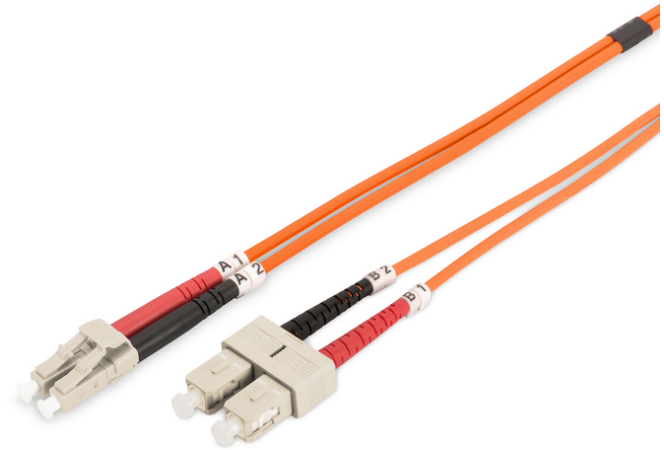

DIGITUS Fiber Optic Multimode Patch Cord, LC / SC

DK-2532-02
EAN 4016032249405

FO patch cord, duplex, LC to SC MM OM2 50/125 μ, 2 m

FO patch cord, duplex, LC to SC,MM OM2 50/125 μ, 2 m

Future-oriented standards and high-end quality for your network.

- Duplex cable
- LSOH
- Connector with ceramic ferrule
- Cable diameter 3 mm
- Single packed with test-report
- Assortment: Fiber Optic Patch Cables

- Boot: two-color
- Cable type: I-VH 2G50/125μ
- Color cable: orange
- Connector 1: LC
- Connector 2: SC
- Fiber class: OM2
- Fiber diameter: 50/125μ
- Mode: Multimode
- Packaging: DIGITUS Polybag
- Length: 2 m

More images:

Part No.	DK-2532-02			
Length	2 m			
Cable Type	Duplex MM 50/125		OM2 LSZH	
	END A		END B	
Connector Type	LC		SC	
Insertion Loss (dB)	0.1	0.06	0.12	0.11
Return Loss (dB)	31.9	31.3	33.1	35.9
Q.C.	PASS			