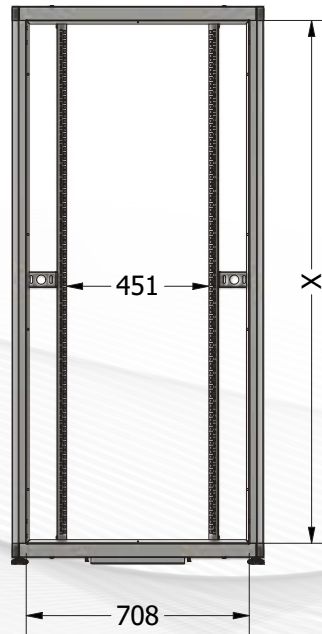

<b>MATERIAL:</b> 1.2 mm Steel / Powder Coating RAL9005 / RAL7035				
<b>Load Capacity:</b> 1000kg				
<b>STANDARD TYPE PRODUCT CODES</b>	<b>DIMENSIONS(mm)</b>			
<b>Size</b>	<b>W</b>	<b>H</b>	<b>D</b>	<b>X</b>
<b>MR.GTN12U88.XX</b>	800mm	684mm	800mm	594mm
<b>MR.GTN16U88.XX</b>	800mm	861mm	800mm	771mm
<b>MR.GTN20U88.XX</b>	800mm	1039mm	800mm	949mm
<b>MR.GTN22U88.XX</b>	800mm	1128mm	800mm	1038mm
<b>MR.GTN26U88.XX</b>	800mm	1306mm	800mm	1216mm
<b>MR.GTN32U88.XX</b>	800mm	1573mm	800mm	1483mm
<b>MR.GTN36U88.XX</b>	800mm	1750mm	800mm	1660mm
<b>MR.GTN40U88.XX</b>	800mm	1928mm	800mm	1838mm
<b>MR.GTN42U88.XX</b>	800mm	2017mm	800mm	1927mm
<b>MR.GTN46U88.XX</b>	800mm	2195mm	800mm	2105mm
<b>PRODUCT CODES WITH %63 PERFORATED DOOR OPTIONS AND DESCRIPTION</b>				
<b>XX_PRF63</b>	Front Single Perforated-Rear Double Perforated			
<b>XX_OPRF63</b>	Front Single Perforated-Rear Solid Metal (W600 Single / W800 Double)			
<b>XX_ODPRF63</b>	Front Double Perforated-Rear Solid Metal (W600 Single / W800 Double)			
<b>XX_APRF63</b>	Rear Single Perforated-Front Glass (W600 Single / W800 Double)			
<b>XX_ADPRF63</b>	Rear Double Perforated-Front Glass (W600 Single / W800 Double)			
<b>XX_OADPRF63</b>	Front Double Perforated-Rear Double Perforated			
<b>XX_OAPRF63</b>	Front Single Perforated-Rear Single Perforated			
<b>XX_ODAPRF63</b>	Front Double Perforated-Rear Single Perforated			
<b>XX_NOPRF63</b>	Angled Front Perforated-Rear Solid Metal (W600 Single / W800 Double)			
<b>XX_NPRF63</b>	Angled Front Perforated-Rear Double Perforated			
<b>PRODUCT CODES WITH %80 PERFORATED DOOR OPTIONS</b>				
<b>XX_PRF80</b>	Front Single Perforated-Rear Double Perforated			
<b>XX_OPRF80</b>	Front Single Perforated-Rear Solid Metal (W600 Single / W800 Double)			
<b>XX_ODPRF80</b>	Front Double Perforated-Rear Solid Metal (W600 Single / W800 Double)			
<b>XX_APRF80</b>	Rear Single Perforated-Front Glass (W600 Single / W800 Double)			
<b>XX_ADPRF80</b>	Rear Double Perforated-Front Glass (W600 Single / W800 Double)			
<b>XX_OADPRF80</b>	Front Double Perforated-Rear Double Perforated			
<b>XX_OAPRF80</b>	Front Single Perforated-Rear Single Perforated			
<b>XX_ODAPRF80</b>	Front Double Perforated-Rear Single Perforated			
<b>XX_NOPRF80</b>	Angled Front Perforated-Rear Solid Metal (W600 Single / W800 Double)			
<b>XX_NPRF80</b>	Angled Front Perforated-Rear Double Perforated			