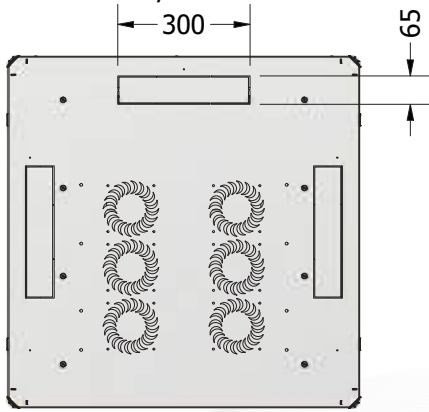

Bottom View

Top View