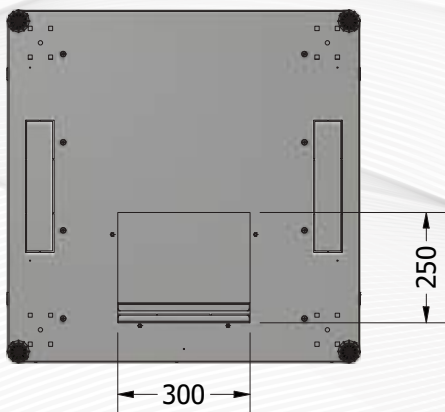

<b>MATERIAL:</b> 1.2 mm Steel / Powder Coating RAL9005 / RAL7035				
<b>Load Capacity:</b> 1000kg				
<b>STANDARD TYPE PRODUCT CODES</b>	<b>DIMENSIONS(mm)</b>			
<b>Size</b>	<b>W</b>	<b>H</b>	<b>D</b>	<b>X</b>
<b>MR.GTN12U88.XX</b>	800mm	684mm	800mm	594mm
<b>MR.GTN16U88.XX</b>	800mm	861mm	800mm	771mm
<b>MR.GTN20U88.XX</b>	800mm	1039mm	800mm	949mm
<b>MR.GTN22U88.XX</b>	800mm	1128mm	800mm	1038mm
<b>MR.GTN26U88.XX</b>	800mm	1306mm	800mm	1216mm
<b>MR.GTN32U88.XX</b>	800mm	1573mm	800mm	1483mm
<b>MR.GTN36U88.XX</b>	800mm	1750mm	800mm	1660mm
<b>MR.GTN40U88.XX</b>	800mm	1928mm	800mm	1838mm
<b>MR.GTN42U88.XX</b>	800mm	2017mm	800mm	1927mm
<b>MR.GTN46U88.XX</b>	800mm	2195mm	800mm	2105mm
<b>PRODUCT CODES WITH %63 PERFORATED DOOR OPTIONS AND DESCRIPTION</b>				
<b>XX_PRF63</b>	Front Single Perforated-Rear Double Perforated			
<b>XX_OPRF63</b>	Front Single Perforated-Rear Solid Metal (W600 Single / W800 Double)			
<b>XX_ODPRF63</b>	Front Double Perforated-Rear Solid Metal (W600 Single / W800 Double)			
<b>XX_APRF63</b>	Rear Single Perforated-Front Glass (W600 Single / W800 Double)			
<b>XX_ADPRF63</b>	Rear Double Perforated-Front Glass (W600 Single / W800 Double)			
<b>XX_OADPRF63</b>	Front Double Perforated-Rear Double Perforated			
<b>XX_OAPRF63</b>	Front Single Perforated-Rear Single Perforated			
<b>XX_ODAPRF63</b>	Front Double Perforated-Rear Single Perforated			
<b>XX_NOPRF63</b>	Angled Front Perforated-Rear Solid Metal (W600 Single / W800 Double)			
<b>XX_NPRF63</b>	Angled Front Perforated-Rear Double Perforated			
<b>PRODUCT CODES WITH %80 PERFORATED DOOR OPTIONS</b>				
<b>XX_PRF80</b>	Front Single Perforated-Rear Double Perforated			
<b>XX_OPRF80</b>	Front Single Perforated-Rear Solid Metal (W600 Single / W800 Double)			
<b>XX_ODPRF80</b>	Front Double Perforated-Rear Solid Metal (W600 Single / W800 Double)			
<b>XX_APRF80</b>	Rear Single Perforated-Front Glass (W600 Single / W800 Double)			
<b>XX_ADPRF80</b>	Rear Double Perforated-Front Glass (W600 Single / W800 Double)			
<b>XX_OADPRF80</b>	Front Double Perforated-Rear Double Perforated			
<b>XX_OAPRF80</b>	Front Single Perforated-Rear Single Perforated			
<b>XX_ODAPRF80</b>	Front Double Perforated-Rear Single Perforated			
<b>XX_NOPRF80</b>	Angled Front Perforated-Rear Solid Metal (W600 Single / W800 Double)			
<b>XX_NPRF80</b>	Angled Front Perforated-Rear Double Perforated			