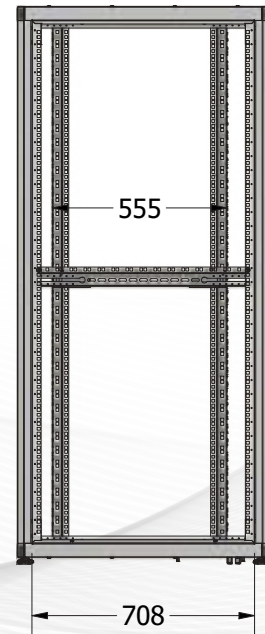

<b>MATERIAL:</b> 1.2 mm Steel / Powder Coating RAL9005 / RAL7035				
<b>Load Capacity:</b> 1000kg				
<b>STANDARD TYPE PRODUCT CODES</b>	<b>DIMENSIONS(mm)</b>			
<b>Size</b>	<b>W</b>	<b>H</b>	<b>D</b>	<b>X</b>
<b>MR.GTN12U88.XX</b>	800mm	684mm	800mm	594mm
<b>MR.GTN16U88.XX</b>	800mm	861mm	800mm	771mm
<b>MR.GTN20U88.XX</b>	800mm	1039mm	800mm	949mm
<b>MR.GTN22U88.XX</b>	800mm	1128mm	800mm	1038mm
<b>MR.GTN26U88.XX</b>	800mm	1306mm	800mm	1216mm
<b>MR.GTN32U88.XX</b>	800mm	1573mm	800mm	1483mm
<b>MR.GTN36U88.XX</b>	800mm	1750mm	800mm	1660mm
<b>MR.GTN40U88.XX</b>	800mm	1928mm	800mm	1838mm
<b>MR.GTN42U88.XX</b>	800mm	2017mm	800mm	1927mm
<b>MR.GTN46U88.XX</b>	800mm	2195mm	800mm	2105mm
<b>PRODUCT CODES WITH %63 PERFORATED DOOR OPTIONS AND DESCRIPTION</b>				
<b>XX_PRF63</b>	Front Single Perforated-Rear Double Perforated			
<b>XX_OPRF63</b>	Front Single Perforated-Rear Solid Metal (W600 Single / W800 Double)			
<b>XX_ODPRF63</b>	Front Double Perforated-Rear Solid Metal (W600 Single / W800 Double)			
<b>XX_APRF63</b>	Rear Single Perforated-Front Glass (W600 Single / W800 Double)			
<b>XX_ADPRF63</b>	Rear Double Perforated-Front Glass (W600 Single / W800 Double)			
<b>XX_OADPRF63</b>	Front Double Perforated-Rear Double Perforated			
<b>XX_OAPRF63</b>	Front Single Perforated-Rear Single Perforated			
<b>XX_ODAPRF63</b>	Front Double Perforated-Rear Single Perforated			
<b>XX_NOPRF63</b>	Angled Front Perforated-Rear Solid Metal (W600 Single / W800 Double)			
<b>XX_NPRF63</b>	Angled Front Perforated-Rear Double Perforated			
<b>PRODUCT CODES WITH %80 PERFORATED DOOR OPTIONS</b>				
<b>XX_PRF80</b>	Front Single Perforated-Rear Double Perforated			
<b>XX_OPRF80</b>	Front Single Perforated-Rear Solid Metal (W600 Single / W800 Double)			
<b>XX_ODPRF80</b>	Front Double Perforated-Rear Solid Metal (W600 Single / W800 Double)			
<b>XX_APRF80</b>	Rear Single Perforated-Front Glass (W600 Single / W800 Double)			
<b>XX_ADPRF80</b>	Rear Double Perforated-Front Glass (W600 Single / W800 Double)			
<b>XX_OADPRF80</b>	Front Double Perforated-Rear Double Perforated			
<b>XX_OAPRF80</b>	Front Single Perforated-Rear Single Perforated			
<b>XX_ODAPRF80</b>	Front Double Perforated-Rear Single Perforated			
<b>XX_NOPRF80</b>	Angled Front Perforated-Rear Solid Metal (W600 Single / W800 Double)			
<b>XX_NPRF80</b>	Angled Front Perforated-Rear Double Perforated			