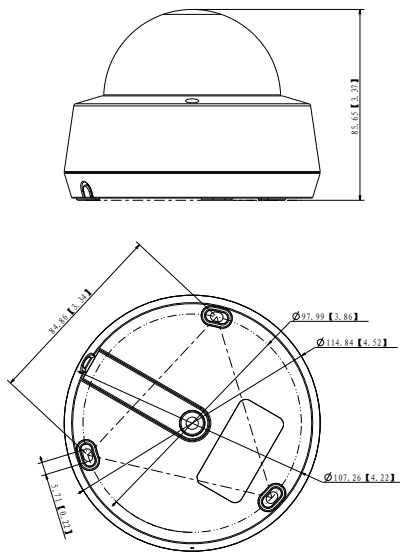

Face Comparison	N/A
General	
Operating Temperature	-30–60 °C
Storage Temperature	-40–60 °C
Operating Humidity	95% or Less (Non-Condensing)
Storage Humidity	95% or Less (Non-Condensing)
Power Supply	12V DC $\pm$ 5%, Max. 7 W, 5.5mm Coaxial Power Plug PoE: 802.3af/at, class 0, Max. 8 W
Material	Plastic
Protection	IP67, IK10
Product Dimensions (L x W x H)	Φ115 x 85.7 mm
Package Contents	VIGI Network Camera Quick Start Guide Waterproof Cable Attachments Mounting Accessories
Net Weight	0.28 Kg
Gross Weight	0.47 Kg
Certifications	CE, NTRA, VCCI, KC, BSMI, FCC, IC

Dimensions

*SD card is not included in the package.

**Calculations based on laboratory testing using a 3MP VIGI camera, and an actual performance may vary according to the amount of activity recorded, resolution and other variables.

#This function must be used with VIGI specified software.

^Tile encoding is automatically enabled in H.265 mode when the horizontal resolution exceeds 2688. If a third-party NVR doesn't support tile encoding, it cannot enable H.265 mode. For optimal performance, we recommend using VIGI NVR with VIGI cameras.

Specifications are subject to change without notice and can be found at www.tp-link.com.

©2023 TP-Link