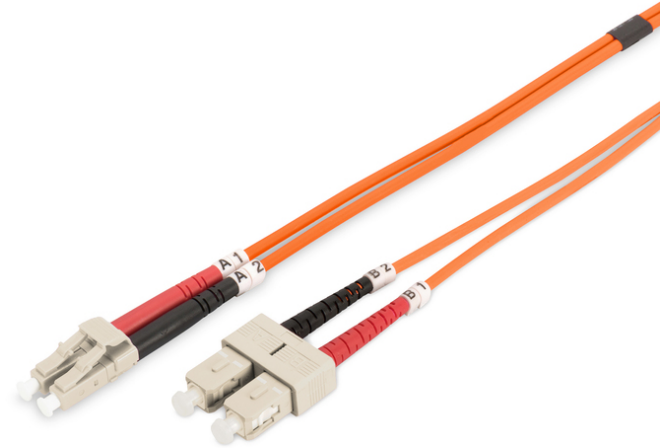

DIGITUS Fiber Optic Multimode Patch Cord, LC / SC

DK-2532-05
EAN 4016032249436

FO patch cord, duplex, LC to SC MM OM2 50/125 μ, 5 m

FO patch cord, duplex, LC to SC,MM OM2 50/125 μ, 5 m

Future-oriented standards and high-end quality for your network.

- Duplex cable
- LSOH
- Connector with ceramic ferrule
- Cable diameter 3 mm
- Single packed with test-report
- Assortment: Fiber Optic Patch Cables

- Boot: two-color
- Cable type: I-VH 2G50/125μ
- Color cable: orange
- Connector 1: LC
- Connector 2: SC
- Fiber class: OM2
- Fiber diameter: 50/125μ
- Mode: Multimode
- Packaging: DIGITUS Polybag
- Length: 5 m

More images:

Part No.	DK-2532-05			
Lenght	5 m			
Cable Type	Duplex MM 50/125		OM2 LSZH	
	END A		END B	
Connector Type	LC		SC	
	0.1	0.06	0.12	0.11
Insertion Loss (dB)	31.9	31.3	33.1	35.9
Return Loss (dB)	PASS			
Q.C.				