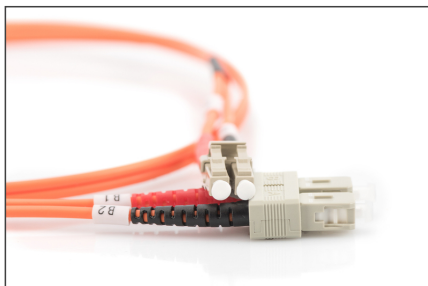

DIGITUS Fiber Optic Multimode Patch Cord, LC / SC

DK-2532-05
EAN 4016032249436

FO patch cord, duplex, LC to SC MM OM2 50/125 μ, 5 m

FO patch cord, duplex, LC to SC,MM OM2 50/125 μ, 5 m

Future-oriented standards and high-end quality for your network.

- Duplex cable
- LSOH
- Connector with ceramic ferrule
- Cable diameter 3 mm
- Single packed with test-report
- Assortment: Fiber Optic Patch Cables

- Boot: two-color
- Cable type: I-VH 2G50/125μ
- Color cable: orange
- Connector 1: LC
- Connector 2: SC
- Fiber class: OM2
- Fiber diameter: 50/125μ
- Mode: Multimode
- Packaging: DIGITUS Polybag
- Length: 5 m

More images:

Part No.	DK-2532-05			
Lenght	5 m			
Cable Type	Duplex MM 50/125		OM2 LSZH	
	END A		END B	
Connector Type	LC		SC	
	0.1	0.06	0.12	0.11
Insertion Loss (dB)	31.9	31.3	33.1	35.9
Return Loss (dB)	PASS			
Q.C.				