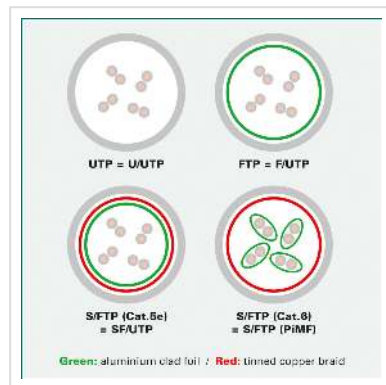

ROLINE S/FTP (PiMF) Patch Cord, Cat.6 (Class E), yellow, 1 m

Product No.	21.15.1332
Manufacturer	ROLINE
Manufacturer No.	21.15.1332
EAN (single piece)	7611990155873

roline
Designed for Professionals

Cat.6
Class E

S/FTP

Patch cable for networking connections between devices. Prepared double shielded Twisted Pair cable with screened RJ-45 connectors on both ends. Durable due to moulded kink protection. Flexible cable, suitable for narrow bending. High quality plugs with gold plated contacts. Contact settings 1:1, in accordance with the EIA/TIA 568 standard. Construction: 4-pair stranded copper wire. Complete braid shielding. Pairs shielded with aluminium clad polyester foil.

For a structured cabling system we recommend to use the following components: ROLINE Cat.6 S/FTP Cable, Solid Wire, AWG23: 21.15.0890 (100 m), 21.15.0891 (300 m); ROLINE Cat.6 Flush Mount Wall Jack, shielded: 25.16.8492 (white), 25.16.8493 (ivory); ROLINE Cat.6 Surface Mount Wall Jack, shielded: 25.16.8392 (white), 25.16.8393 (ivory); ROLINE Cat.6 19" Patch Panel, 24 Ports, shielded: 26.11.0351 (light grey), 26.11.0361 (black); ROLINE Cat.6 S/FTP Patch Cord, grey, 5 m: 21.15.0835. The accredited German laboratory GHMT has tested and certified this product combination, in a Channel of 100 meters, as being compliant to Class E specifications; certificate no. z2365b-10-E (with flush mount)/z2364b-10-E (with surface mount).

Technical specifications

Manufacturer   ROLINE