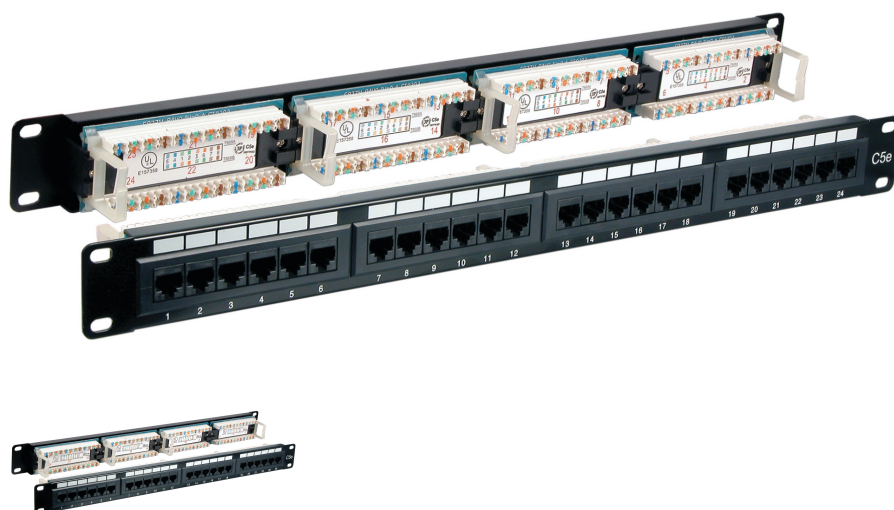

DATASHEET

Patchpanel UTP 24xRJ45 Cat.6, 19" 1U, 180°, RAL9005 black

5 Gbit

Class E

General data

The high quality of the unshielded Cat.6 RJ45 patch panel ensures excellent performance for 5 Gigabit Ethernet applications. The patch panel is very **compact** with a total depth of **28.5 mm**.

19 "mounting, 1U

24 ports

LSA connection strip for installation cable AWG26..AWG22

Color code according to TIA / EIA 568 A / B: gold plated

Allgemeine Daten

Type of connector	RJ45 8(4)
Mounting method	482.6 mm (19 inch) mounting
Number of height units	1 U
Suitable for number of connectors	24

General data

Colour Code	acc. TIA/EIA 568A/B
Cross section	AWG 26 - AWG 22
Connection type	LSA
Height	43.5 mm
Complaint to UL94	V-0
Category	6

This datasheet was created automatically on 11-05-2024 . Technical changes reserved.

DATASHEET

Patchpanel UTP 24xRJ45 Cat.6, 19" 1U, 180°, RAL9005 black

Mechanical characteristics	
Material LSA contacts	Phosphor bronze, tinned
Insertion force	30 N
Durability LSA contacts	200
Contact coating	50 μ" gold plated
Mating cycles RJ45 jack	750