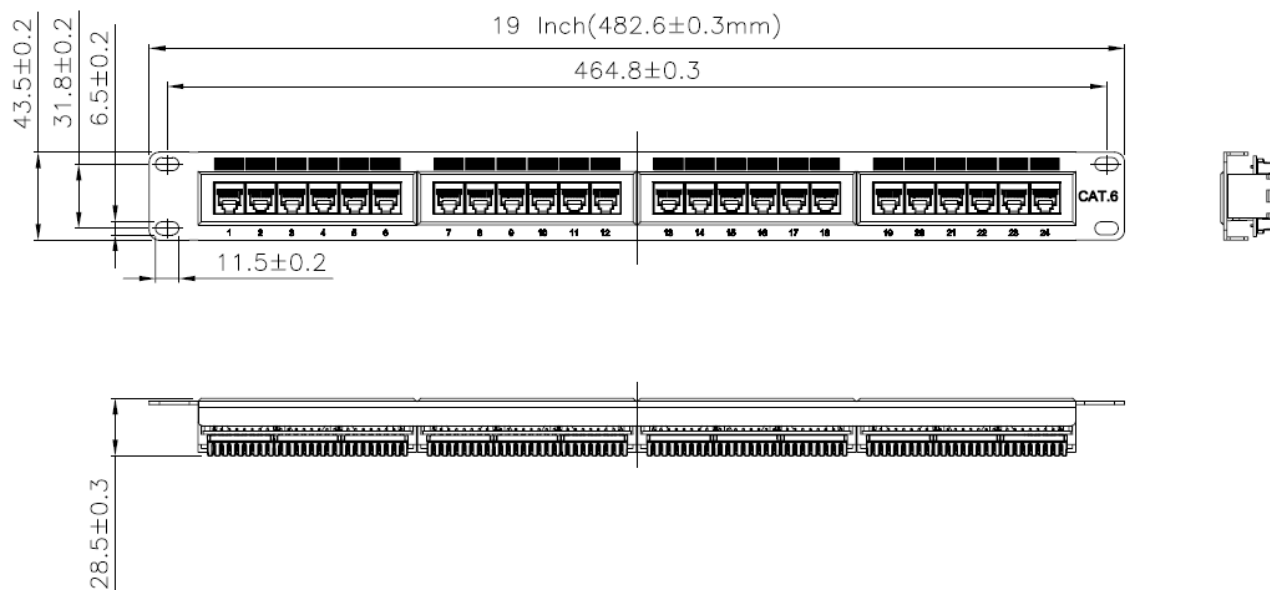

Mechanische Eigenschaften	
Housing material LSA-terminal	PC
Housing material of RJ45 jacks	PBT
Housing material Panel	SPCC Steel, 155mm

Abmessungen	
Width	482.6 mm

Dimensions	
Depth	28.5 mm

Umgebungsbedingungen	
Temperature Range (Operation)	-40 - 80 °C
Temperature Range (Storage)	-40 - 80 °C

Transmission characteristics	
Transmission	5 Gbit

This datasheet was created automatically on 11-05-2024 . Technical changes reserved.

DATASHEET

Patchpanel UTP 24xRJ45 Cat.6, 19" 1U, 180°, RAL9005 black

Übertragungstechnische Eigenschaften

Bandwidth | 250 MHz

Structure du câble

screened | False

Available variants

ArtNr.	Bezeichnung	Colour	Number of buses/couplings	RAL-number
37585.1	Patchpanel UTP 24xRJ45 Cat.6, 19" 1U, 180°, RAL9005 black	black	24	9005

Drawings

This datasheet was created automatically on 11-05-2024 . Technical changes reserved.