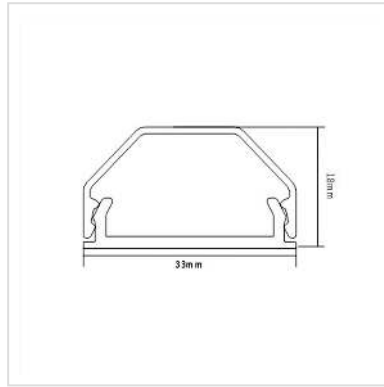

ROLINE Cable Cover, Aluminium, 33x18mm, white, 1.1 m

Product No.	19.08.3110
Manufacturer	ROLINE
Manufacturer No.	19.08.3110
EAN (single piece)	7630049614604

ROLINE cable bridge made of lightweight, solid aluminium - with a large cable duct and intelligent folding mechanism for quick and easy adaptability.

- Closed rail for cable routing on the wall
- Unobtrusive design, best suited for offices and private users
- Very stable, therefore also suitable as floor rail
- Large opening for power and data cables
- Two-piece construction: Lower part with screw holes and rounded cover panel
- Material: aluminium
- Colour: white
- Dimensions: 33x1100x18mm

Technical specifications

Manufacturer	ROLINE
Product group	Cable Ties
Product type	Cable management system
Colour	white
Length	1.1 m
Scope of delivery	Cable rail, 1x
Height	18 mm
Width	33 mm

Depth	1100 mm
-------	---------

Weight	447.3 g
--------	---------

Height of packaging (single piece)	40 mm
---------------------------------------	-------

Width of packaging (single piece)	60 mm
--------------------------------------	-------