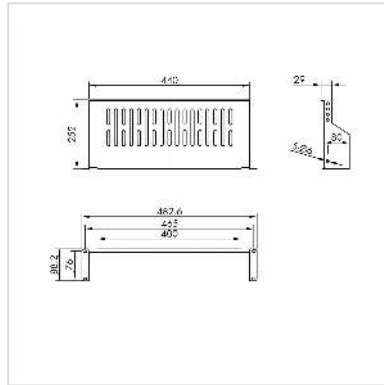

VALUE 19"-Fixed Shelf, 485 x 250mm, max. 10kg, 2U, black

Product No.	26.99.0405
Manufacturer	VALUE
Manufacturer No.	26.99.0405
EAN (single piece)	7630049627116

Mounting rack for installation in 19-inch cabinets and wall-mounted enclosures

- 19" fixed shelf with maximum load capacity of 10 kg
- Suitable for cabinets and wall-mounted enclosures from 500 mm depth

Technical specifications

Manufacturer	VALUE
Product group	19"-/10"-Equipment rack
Product type	19"-tool carriers
Colour	black
Extractable	No
19" shelves required for mounting	2
Footprint (WxD)	440 x 250 mm
Max. load capacity	10 kg
Required mounting height	2U
Height	88 mm
Width	485 mm

Depth	250 mm
Weight	1480 g
Height of packaging (single piece)	100 mm
Width of packaging (single piece)	260 mm
Depth of packaging (single piece)	500 mm
Package weight (single piece)	1.6 kg