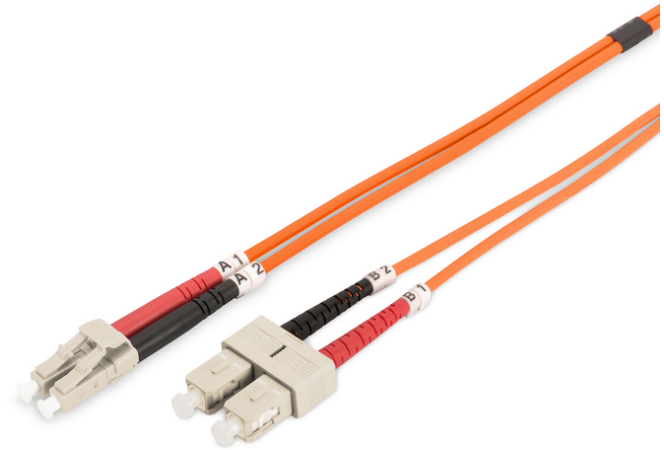

# DIGITUS Fiber Optic Multimode Patch Cord, LC / SC

DK-2532-01  
EAN 4016032249399

**FO patch cord, duplex, LC to SC MM OM2 50/125 μ, 1 m**

FO patch cord, duplex, LC to SC,MM OM2 50/125 μ, 1 m

**Future-oriented standards and high-end quality for your network.**

- Duplex cable
- LSOH
- Connector with ceramic ferrule
- Cable diameter 3 mm
- Single packed with test-report
- Assortment: Fiber Optic Patch Cables

- Boot: two-color
- Cable type: I-VH 2G50/125μ
- Color cable: orange
- Connector 1: LC
- Connector 2: SC
- Fiber class: OM2
- Fiber diameter: 50/125μ
- Mode: Multimode
- Packaging: DIGITUS Polybag
- Length: 1 m

**More images:**

Part No.	DK-2532-01			
Lenght	1 m			
Cable Type	Duplex MM 50/125		OM2 LSZH	
	END A		END B	
Connector Type	LC		SC	
	LC		SC	
Insertion Loss (dB)	0.1	0.06	0.12	0.11
Return Loss (dB)	31.9	31.3	33.1	35.9
Q.C.	PASS			