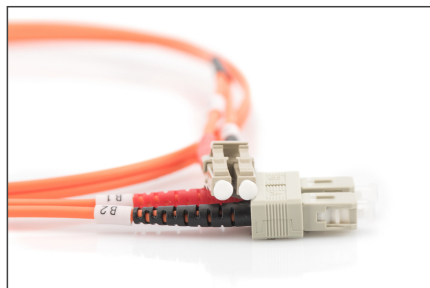

# DIGITUS Fiber Optic Multimode Patch Cord, LC / SC

DK-2532-01  
EAN 4016032249399

**FO patch cord, duplex, LC to SC MM OM2 50/125 μ, 1 m**

FO patch cord, duplex, LC to SC,MM OM2 50/125 μ, 1 m

**Future-oriented standards and high-end quality for your network.**

- Duplex cable
- LSOH
- Connector with ceramic ferrule
- Cable diameter 3 mm
- Single packed with test-report
- Assortment: Fiber Optic Patch Cables

- Boot: two-color
- Cable type: I-VH 2G50/125μ
- Color cable: orange
- Connector 1: LC
- Connector 2: SC
- Fiber class: OM2
- Fiber diameter: 50/125μ
- Mode: Multimode
- Packaging: DIGITUS Polybag
- Length: 1 m

**More images:**

Part No.	DK-2532-01			
Lenght	1 m			
Cable Type	Duplex MM 50/125		OM2 LSZH	
	END A		END B	
Connector Type	LC		SC	
	LC		SC	
Insertion Loss (dB)	0.1	0.06	0.12	0.11
Return Loss (dB)	31.9	31.3	33.1	35.9
Q.C.	PASS			