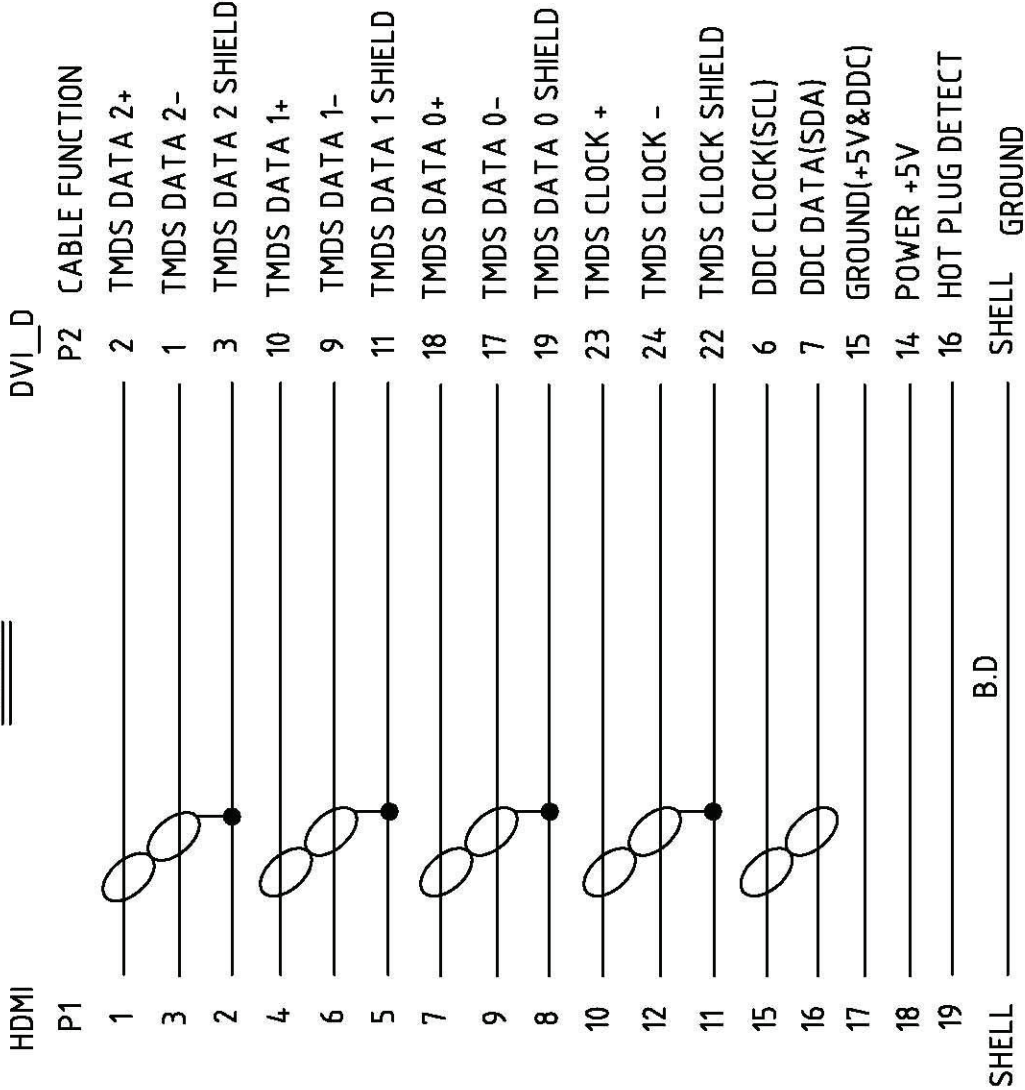

Datenblatt - Fiche technique - Data sheet

11.04.5532

ROLINE Kabel DVI (18+1) ST - HDMI ST, 3,0m

ROLINE Câble de raccordement pour écran DVI (18+1) M /HDMI M, 3,0m

ROLINE DVI Cable, DVI (18+1) - HDMI, M/M, 3 m

REV	DESCRIPTION	DATE
C	RCP # 111228-5 EDIT PACKING, ADD BARCODE NO.	05/14/08
D	RCP # 111228-4 ADD LENGTH, EDIT TEST	12/26/11

PIN OUT

Tolerance	Inch	M/M
X	.015	.30
XX	.010	.10
XXX	.005	.05

Draw
FANNIE 12/26/11

Check

Engr

Rotronic Co., Ltd.		
ROLINE DVI Cable, DVI M - HDMI M, 1m, black		
Item No.: see the chart		
Scale	NONE	Units
	M/M	
Third Angle Projection		
REV:D	Sheet. 2/2	