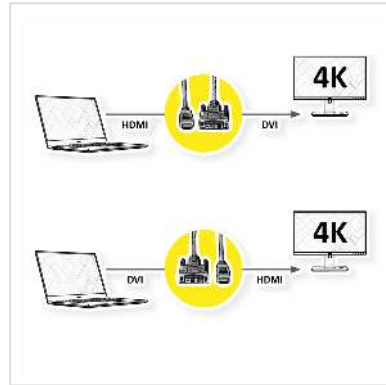

ROLINE Monitor Cable, DVI (24+1) - HDMI, M/M, black /silver, 1.5 m

Product No.	11.04.5876
Manufacturer	ROLINE
Manufacturer No.	11.04.5876
EAN (single piece)	7611990176557

ROLINE HDMI to DVI cable for connecting an ultrabook, notebook/laptop or PC to a monitor, TV or projector - for screen transmissions in excellent quality with a resolution of up to 3840x2160 @30Hz!

- HDMI is a universal connection standard for the transmission of video and audio signals. Applications include mainly the connection of monitors and televisions to computers, BluRay players and similar devices.
- The HDMI connector requires less space and is therefore more suitable for portable display devices (ultrabooks, notebooks/laptops) or for 2 connectors on a graphics card (on a slot plate).
- The rugged nylon braid protects the cable effectively and makes it look stunning.
- High-quality, double-shielded cable (foil+braid) with gold-plated contacts for optimum transmission of image signals
- Connectors: DVI-D (24+1) to HDMI

Technical specifications

Manufacturer	ROLINE
Product group	Cable
Product type	HDMI-DVI cable
Colour	black /silver
Length	1.5 m
Max. resolution	3840 x 2160 @30Hz (4K, Full HD)

side 1 connector	DVI - D 24+1 Male
side 2 connector	HDMI Male
Side 1 Connector Type	DVI-D 24+1, Dual-Link
Side 1 Connector Gender	Male
Side 2 Connector Type	HDMI Type A
Side 2 Connector Gender	Male
Area of application	External
Cable shielding	Screened
Weight	128.8 g
Height of packaging (single piece)	20 mm
Width of packaging (single piece)	100 mm
Depth of packaging (single piece)	100 mm
Package weight (single piece)	0.08 kg