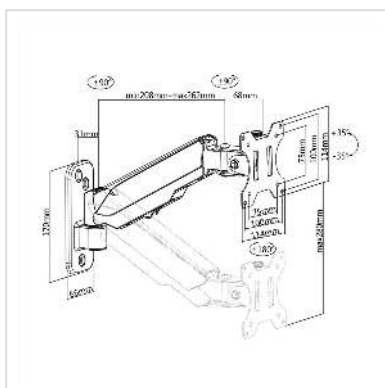

VALUE LCD Monitor Arm, Desk Clamp, 4 Joints, Pivot, black

Product No.	17.99.1190
Manufacturer	VALUE
Manufacturer No.	17.99.1190
EAN (single piece)	7630049612990

Wall mountable monitor arm, for easy and reliable adjustment of a monitor weighing up to 8kg and VESA 75 / 100!

This single, height adjustable monitor arm makes your workstation more efficient: you gain more workspace and will be able to adjust the monitor height according to your personal demands - flawlessly and easy.

- Designed for one monitor
- Detachable, 360° rotatable VESA plate enables an easy installation and handling
- The aluminium arm is easy to adjust for swinging into any position
- The display can be tilted to any angle you need
- Spring assistant system easily adjusts the height of monitor
- Load capacity: up to 8kg
- Meets VESA 75 (75x75mm) or VESA 100 (100x100mm)
- Arm length: up to 262mm

Technical specifications

Manufacturer	VALUE
Product group	LCD-Monitor arms
Product type	Monitor Arms, wall mount
Colour	black
Length	262 mm

Load capacity	8 kg
Quantity of pivots	4
Fixing	Wall Mount
Maximal arm length	262mm
Adjustments	Adjustable spring gauge
Height adjustable	Yes
Rotatable	Yes
Number of monitors	1
VESA 75 x 75 mm	Yes
VESA 100 x 100 mm	Yes
Material group	metal
Weight	1591.4 g
Height of packaging (single piece)	60 mm
Width of packaging (single piece)	170 mm
Depth of packaging (single piece)	410 mm
Package weight (single piece)	1.6 kg