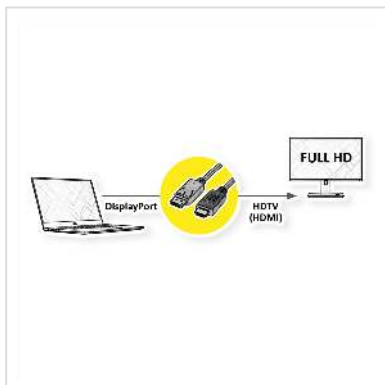

# VALUE DisplayPort Cable, DP - HDTV, M/M, black, 3 m

<b>Product No.</b>	11.99.5782
<b>Manufacturer</b>	VALUE
<b>Manufacturer No.</b>	11.99.5782
<b>EAN (single piece)</b>	7611990134199

**2K**

**DisplayPort to HDTV cable for transferring content from your graphics card (DisplayPort) to your TV (HDTV) - with a quality of up to 1920x1080 @60Hz, incl. audio transmission!**

- HDTV is the standard for digital video transmission in the TV/multimedia sector for e. g.: Connection of a TV set with HDMI interface to a playback device with DisplayPort connection.
- Cable with one DisplayPort and one HDTV plug. DisplayPort is signal compatible with HDMI.
- Note: A DisplayPort HDTV cable can only be used in one direction: the DisplayPort connector can only be used on the data source side (e.g. graphics card).

## Technical specifications

Manufacturer	VALUE
Product group	Cable
Product type	DP HDTV cable
Colour	black
Length	3 m
Transfer quality	DisplayPort v1.1
Max. resolution	1920 x 1080 / 1920 x 1200 @60Hz (2K, Full HD)

side 1 connector	DisplayPort M
side 2 connector	HDTV M
Side 1 Connector Type	DisplayPort
Side 1 Connector Gender	Male
Side 2 Connector Type	HDTV
Side 2 Connector Gender	Male
Area of application	External
Cable shielding	Screened
Weight	172.2 g
Height of packaging (single piece)	20 mm
Width of packaging (single piece)	140 mm
Depth of packaging (single piece)	170 mm
Package weight (single piece)	0.1 kg