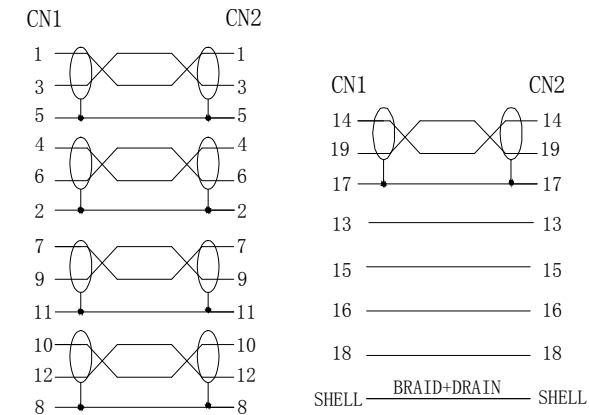

3. RoHS 2.0 and REACH Compliant

4. Storage temperature : -20°C~+75°C

5. Operation temperature: -10°C~+60°C

6. Marking: Ultra High Speed HDMI™ Cable with Ethernet E***** AWM STYLE 20276 80°C 30V VW-1

PIN OUT

MATERIAL LIST:

⑤	HOUSING	ABS color for silvery	2PC	
④	OVER MOLDING	PVC 85A BLACK	2PC	
③	CONNECTOR SHIELD	Iron shell shield	2PC	
②	CONNECTOR	19P A/M connector Crimping Type, Black insulation The Pin Gold Plating, the shell Gold plating	2PC	
①	CABLE	HDMI 2.1 (28AWG BC*1P+E+A+MYLAR)*5+(28AWG BC)*4C+AEB JACKET: PVC/BLACK OD: 7.5±0.2mm	1PC	
NO.	PARTS NAME	SPECIFICATION DESCRIPTION	QT'Y	REMARK

ITEM No.	LENGTH
11.99.5943	3000±50

DESC. VALUE HDMI UHD Cable, 10K@30HZ, Dynamic HDR, M/M

NEW

2020-04-09

A

BY CHK REVISION RECORD MODIFICATIONS DATE REV.

SECOMP