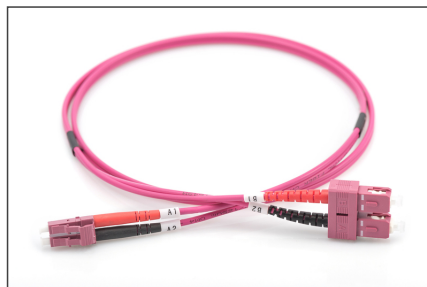

DIGITUS Fiber Optic Multimode Patch Cord, OM4, LC / SC

DK-2532-10-4
EAN 4016032308966

FO patch cord, duplex, LC to SC MM OM4 50/125 μ, 10 m

FO patch cord, duplex, LC to SC,MM OM4 50/125 μ, 10 m

Future-oriented standards and high-end quality for your network.

- Duplex cable
- LSOH
- Connector with ceramic ferrule
- Cable diameter 3 mm
- Single packed with test-report
- Color: RAL 4003
- Assortment: Fiber Optic Patch Cables
- Boot: two-color

- Cable diameter: 3 mm
- Cable jacket: LSOH
- Cable type: I-VH 2G50/125μ
- Color cable: erika violet
- Connector 1: LC
- Connector 2: SC
- Fiber class: OM4
- Fiber diameter: 50/125μ
- Mode: Multimode
- Packaging: DIGITUS Polybag
- Length: 10 m

More images:

Part No.	DK-2532-10-4			
Lenght	10 m			
Cable Type	Duplex MM 50/125		OM4 LSZH	
	END A		END B	
Connector Type	LC		SC	
	LC		SC	
Insertion Loss (dB)	0.16	0.13	0.15	0.14
Return Loss (dB)	41.20	39.10	38.20	42.30
Q.C.	PASS			