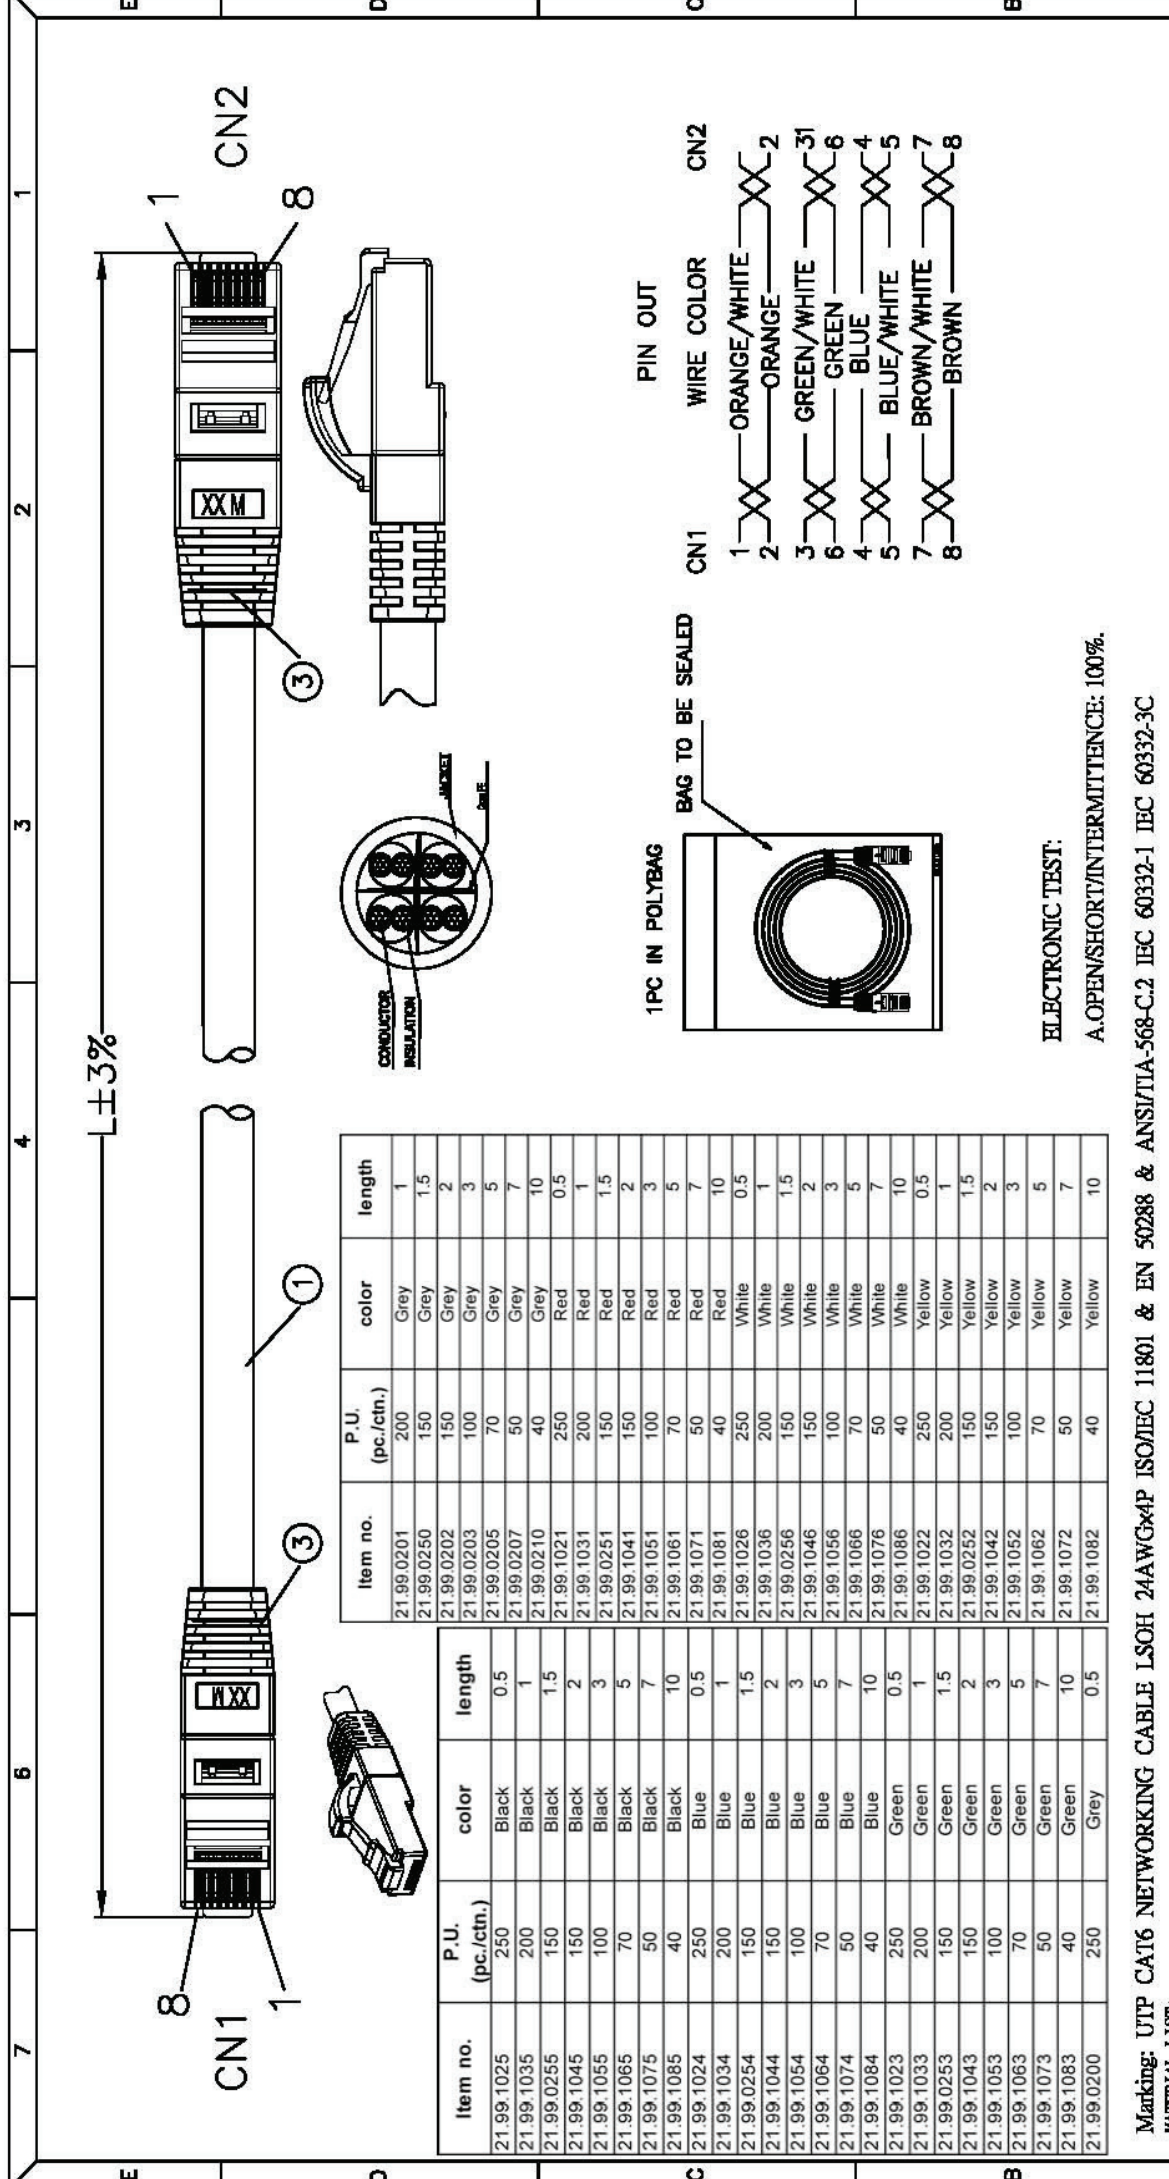

Datenblatt - Fiche technique - Data sheet

21.99.1055

VALUE UTP-Patchkabel Kat.6, LSOH, schwarz, 3,0 m

Cordon VALUE Cat.6 UTP LSOH, noir, 3,0 m

VALUE UTP Cable Cat.6, halogen-free, black, 3.0 m

CN1		CN2	
BAG TO BE SEALED		PIN OUT	
1	2	1	2
ORANGE/WHITE	ORANGE	ORANGE/WHITE	ORANGE
GREEN/WHITE	GREEN	GREEN/WHITE	GREEN
BLUE	BLUE	BLUE/WHITE	BLUE
BROWN/WHITE	BROWN	BROWN/WHITE	BROWN

ELECTRONIC TEST:
A.OPEN/SHORT/INTERMITTENCE: 100%.

Item no.	P.U. (pc./ctn.)	length	color	P.U. (pc./ctn.)	length	color
21.99.0201	200	1	Grey	200	1.5	Grey
21.99.0250	150	2	Grey	150	2	Grey
21.99.0202	150	2	Grey	100	3	Grey
21.99.0203	100	3	Grey	70	5	Grey
21.99.0205	70	5	Grey	50	7	Grey
21.99.0207	50	7	Grey	40	10	Grey
21.99.0210	40	10	Red	250	0.5	Red
21.99.1021	250	0.5	Red	200	1	Red
21.99.1031	200	1	Red	150	1.5	Red
21.99.0251	150	1.5	Red	100	2	Red
21.99.1041	100	2	Red	70	3	Red
21.99.1051	70	3	Red	50	5	Red
21.99.1061	50	5	Red	40	7	Red
21.99.1071	40	7	Red	30	10	Red
21.99.1081	30	10	White	250	0.5	White
21.99.1026	250	0.5	White	200	1	White
21.99.1036	200	1	White	150	1.5	White
21.99.0256	150	1.5	White	100	2	White
21.99.1046	100	2	White	70	3	White
21.99.1056	70	3	White	50	5	White
21.99.1066	50	5	White	40	7	White
21.99.1076	40	7	White	30	10	White
21.99.1086	30	10	Yellow	250	0.5	Yellow
21.99.1022	250	0.5	Yellow	200	1	Yellow
21.99.1032	200	1	Yellow	150	1.5	Yellow
21.99.0252	150	1.5	Yellow	100	2	Yellow
21.99.1042	100	2	Yellow	70	3	Yellow
21.99.1052	70	3	Yellow	50	5	Yellow
21.99.1062	50	5	Yellow	40	7	Yellow
21.99.1072	40	7	Yellow	30	10	Yellow
21.99.1082	30	10	Yellow	250	0.5	Grey

Marking: UTP CAT6 NETWORKING CABLE LSOH 24AWGx4P ISOMEC 11801 & EN 50288 & ANSI/ITA-568-C.2 IEC 60332-1 IEC 60332-3C MATERIAL LIST:

NO.	PKTS NAME	SPECIFICATION DESCRIPTION
①	CABLE	UTP [24AWG (CCA)*1PR]*4 LSOH OD:6.0±0.3mm
②	RJ45 CONNECTOR	RJ45,8P8C,TWO FORK GOLD PLATED CONTACTS 30", RJ45 PLUG WITH NOSE
③	MOLDING	MOLDING LSOH
④	Package	1PCS/blank Polybag + sticker, 10pcs/Big bag