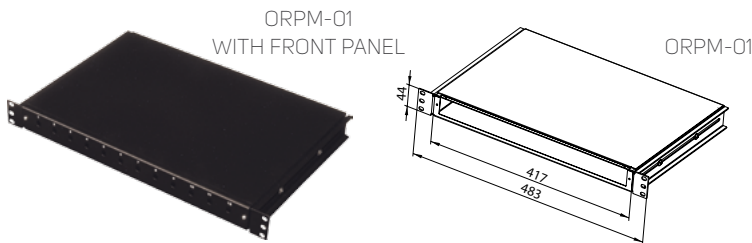

FIBER-OPTIC PRODUCTS

19" FIXED FIBER-OPTIC SPLICE BOX

Code	H (in U)	W	D (mm)	Description	Package
ORPM-01	1	19"	300	Fixed	1 pc

- Type: fixed
- Height: 1U
- Modular front panels not included (see below)
- Up to 24 positions for FO couplings
- Front panel must be selected and ordered separately
- Cable entry openings in rear

- Holes not in use can be covered with blank modules
- Installed in racks with adjustable holders
- Installation kit for splice cassettes and inner organizer (included)
- Wide range of accessories (optional)
- Color: powder-coated RAL 9005

- Used to terminate optical cables in racks
- Type: telescopic
- Height: 1U
- Modular front panels not included – see table on page 115
- Up to 24 positions for FO couplings
- Front panel must be selected and ordered separately
- Cable entry openings in rear
- Holes not in use can be covered with blank modules
- Installs into racks with two sliding holders
- Installation kit for splice cassettes and inner organizer included (ORVM-01 only)
- Wide range of accessories (optional)
- Color: powder-coated RAL 9005
- Package includes:
 - ORVM-01: 1x fibre-optic box, 2x cable holders, 2x screws M4
 - ORVE-01-250: 1x fibre-optic box, 2x 19" brackets, 6x screws M4