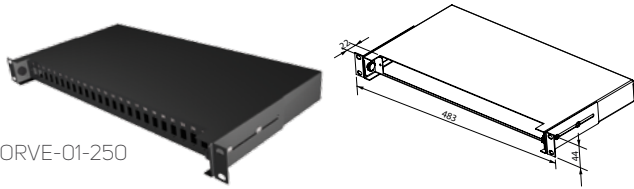

19" TELESCOPIC FIBER-OPTIC SPLICE BOXES

ORVE-01-250

Code	H (in U)	W	D (mm)	Description	Package
ORVM-01	1	19"	320	Telescopic	1 pc
ORVE-01-250	1	19"	250	Telescopic	1 pc

- Used to terminate optical cables in racks
- Type: telescopic
- Height: 1U
- Modular front panels not included – see table on page 115
- Up to 24 positions for FO couplings
- Front panel must be selected and ordered separately
- Cable entry openings in rear
- Holes not in use can be covered with blank modules
- Installs into racks with two sliding holders
- Installation kit for splice cassettes and inner organizer included (ORVM-01 only)
- Wide range of accessories (optional)
- Color: powder-coated RAL 9005
- Package includes:
  - ORVM-01: 1x fibre-optic box, 2x cable holders, 2x screws M4
  - ORVE-01-250: 1x fibre-optic box, 2x 19" brackets, 6x screws M4