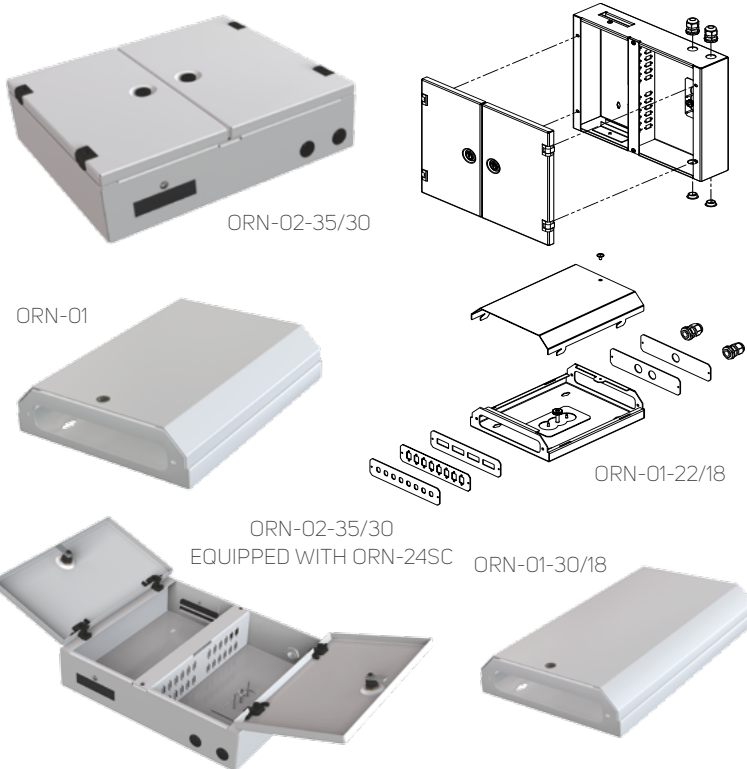

WALL-MOUNTING FIBER-OPTIC SPLICE BOXES

Code	Type	W x H (mm)	Package
ORN-01-30/18	Single	300x180	1 pc
ORN-01-22/18	Single	220x180	1 pc
ORN-02-35/30	Double	350x300	1 pc

PANELS FOR WALL-MOUNTING FIBER-OPTIC SPLICE BOXES		
ORN-01-30/18 and ORN-01-22/18	ORN-02-35/30	Package
ORN-M-8ST	ORN-24ST	1 pc
ORN-M-8SC	ORN-24SC	1 pc
ORN-M-4DSC	ORN-12DSC	1 pc
ORN-M-1PG	ORN-24FC	1 pc
ORN-M-2PG	ORN-12FCD	1 pc
ORN-M-8FC	-	1 pc
ORN-M-4FCD	-	1 pc

- Wall-mounting fiber-optic splice boxes (used to terminate optical cables)
- Types:
  - a) double – size 350x300 mm; equipped with double-leaf door and lock
  - b) single – size 300x180 mm or 220x180 mm
- Modular panels with holes for couplings – see table below (must be ordered separately)
- In double FO splice-box up to 24 positions for ST or SC or FC or 12 DSC or FCD adapters
- In single FO splice-box up to 8 positions for ST or SC or FC or 4 DSC or FCD adapters
- Holes not in use can be covered with blank modules
- Cable entry through PG couplings (PG 9 for ORN-01 and PG 11 for ORN-02)
- Installation kit for splice cassette (ORO-K2000) included
- Color: powder-coated RAL 7035
- Package includes:
  - ORN-01-xx/xx: 1x WM box (box with cover), 1x screw M4, 4x screws M3, 1x nut M5
  - ORN-02-xx/xx: 1x WM box (box with 2 doors), 2x PG11 with nuts, 2x Cover of opening for PG, 2x screws M4, 1x nut M5
  - ORN-M-xxxx, ORN-xxxxx: 1x panel