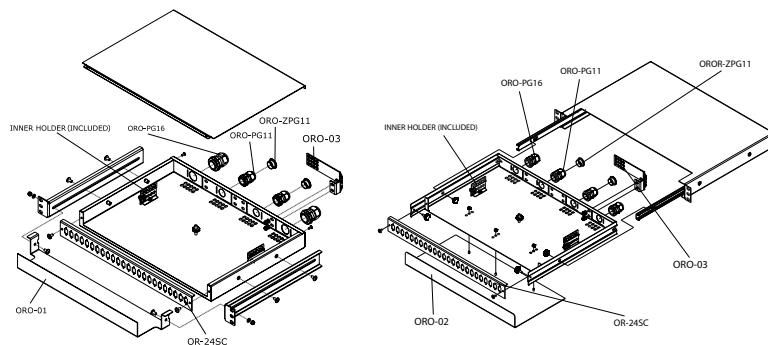

FIBER-OPTIC PRODUCTS

19" FIXED FIBER-OPTIC SPLICE BOX

Code	H (in U)	W	D (mm)	Description	Package
ORPM-01	1	19"	300	Fixed	1 pc

- Type: fixed
- Height: 1U
- Modular front panels not included (see below)
- Up to 24 positions for FO couplings
- Front panel must be selected and ordered separately
- Cable entry openings in rear

- Holes not in use can be covered with blank modules
- Installed in racks with adjustable holders
- Installation kit for splice cassettes and inner organizer (included)
- Wide range of accessories (optional)
- Color: powder-coated RAL 9005

- Package includes:
 - ORPM-01: 1x fibre-optic box, 2x cable holders, 2x 19" brackets, 4x screws M5, 2x screws M4
 - OR-xxxx: 1x front panel

ACCESSORIES FOR FIBER-OPTIC SPLICE BOXES		
Code	Description	Package
ORO-K2000	Splice cassette	1 pc
ORO-PG11	PG11 coupling	10 pcs
ORO-PG16	PG16 coupling	10 pcs
ORO-ZPG11	Cover of opening for PG11 coupling	10 pcs
ORO-ZPG16	Cover of opening for PG16 coupling	10 pcs
ORO-01	Front organizer for ORPM	1 pc
ORO-02	Front organizer for ORVM	1 pc
ORO-03	Rear organizer	1 pc

- Used to terminate optical cables in racks
- Type: telescopic
- Height: 1U
- Modular front panels not included – see table on page 115
- Up to 24 positions for FO couplings
- Front panel must be selected and ordered separately
- Cable entry openings in rear
- Holes not in use can be covered with blank modules
- Installs into racks with two sliding holders
- Installation kit for splice cassettes and inner organizer included (ORVM-01 only)
- Wide range of accessories (optional)
- Color: powder-coated RAL 9005
- Package includes:
 - ORVM-01: 1x fibre-optic box, 2x cable holders, 2x screws M4
 - ORVE-01-250: 1x fibre-optic box, 2x 19" brackets, 6x screws M4