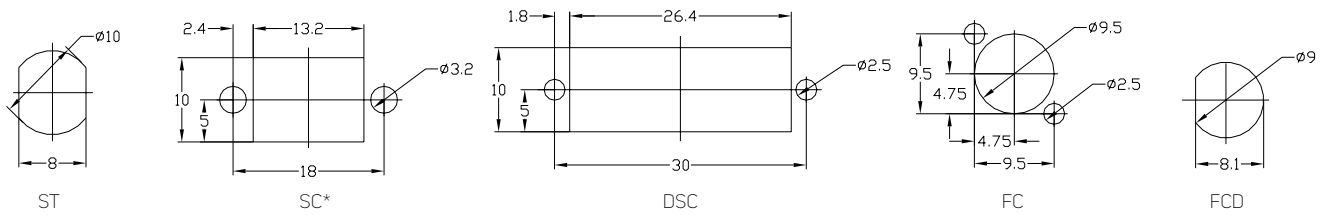

TYPES OF HOLES FOR FIBER-OPTIC CONNECTORS:

* Used also for DUAL-LC (adapter needed)

Note: Dimensions in mm (before powder coating)