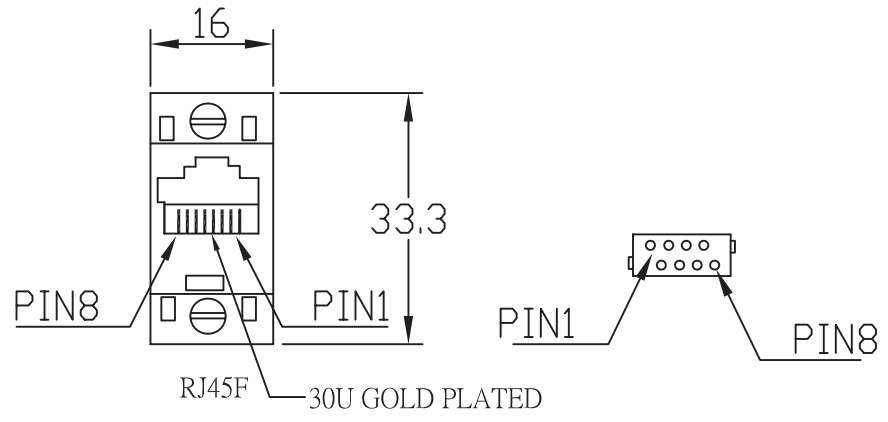

DB 9M(NICKEL PLATED)

BEIGE COLOR ADAPTER

PIN8

PIN1

PIN1

PIN8

RJ45F

30U GOLD PLATED

- NOTES:
- 1).DB9M WITH RJ45 JACK 8P8C 30U WITH KEY ABS 94V-2.
COLOR:BEIGE
 - 2).UL1007 26# WIRE PVC JACKET(L=65mm)
 - 3).GOLD WIRE:13MM. 15MM
- RJ45 DB9M
- 1-----BLUE-----
 - 2----ORANGE---
 - 3----BLACK----
 - 4-----RED-----
 - 5----GREEN---
 - 6---YELLOW----
 - 7---BROWN----
 - 8----WHITE-----

Company		Goods Code		Draw		Date	2010.08.02		D		
ITEM NO.	TD09M8	Drawing Evidence		Check		Date			C		
Goods NO.				Approval		Date			B		
Original NO.	S-*****	Unit(mm)							VER. A		