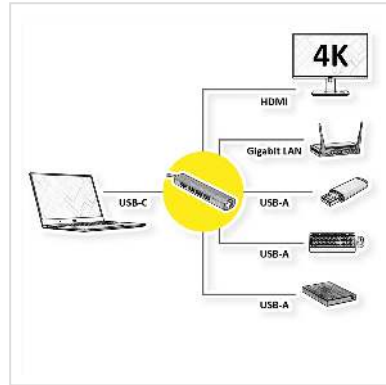

# VALUE USB Type C docking station, 4K HDMI, 3x USB 3.2 Gen 1, Gigabit Ethernet, grey

<b>Product No.</b>	12.99.1043
<b>Manufacturer</b>	VALUE
<b>Manufacturer No.</b>	12.99.1043
<b>EAN (single piece)</b>	7630049616196

**The Docking Station with USB Type C port is supplied for Macbooks, Ultrabooks, Notebooks/Laptops or mobile devices and offers a fast and easy connection to the peripherals at the workplace - including HDMI with resolutions up to 3840x2160 @30Hz! It also offers a 3-port USB 3.0 / USB 3.2 Gen 1 hub and Gigabit Ethernet.**

- Plug & Play
- Narrow, elongated housing made of grey aluminium

Connection to the device:

- 1x USB 3.1 / USB 3.2 Gen 2 Type C

Connection for peripheral devices:

- 1x HDMI video output: Mirror or expand your screen to a TV, monitor or beamer/projector - with up to 3840x2160 @30Hz!
- 3-Port USB 3.0 / USB 3.2 Gen 1 Hub with data transfer rates of up to 5Gbit/s - for connecting keyboard/mouse, but also for data media such as HDDs/SSDs or simply for USB sticks
- 1x RJ45 for Gigabit Ethernet

## Technical specifications

Manufacturer	VALUE
Product group	Adapters, Terminators, Converters
Product type	Notebook-Docking-Station
Colour	grey
Scope of delivery	Docking Station
Side 1 connection (PC)	USB Type C
Side 2 connection (Peripherals)	1x HDMI, 3x USB 3.0 / USB 3.2 Gen 1 Type A, 1x RJ45
Side 1 Connector Type	USB Type C (USB-C)
Side 1 Connector Gender	Male
Side 2 Connector Type	HDMI Type A USB 3 Type A RJ-45
Side 2 Connector Gender	Female
Area of application	External
Weight	54.5 g
Height of packaging (single piece)	70 mm
Width of packaging (single piece)	180 mm
Depth of packaging (single piece)	140 mm
Package weight (single piece)	0.02 kg