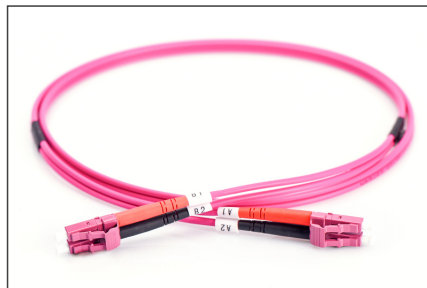

# DIGITUS Fiber Optic Multimode Patchcord, OM4, LC / LC

DK-2533-01-4  
EAN 4016032308799

**FO patch cord, duplex, LC to LC MM OM4 50/125 μ, 1 m**

FO patch cord, duplex, LC to LC,MM OM4 50/125 μ, 1 m

**Future-oriented standards and high-end quality for your network.**

- Duplex cable
- LSOH
- Connector with ceramic ferrule
- Cable diameter 2 mm
- Single packed with test-report
- Color: RAL 4003
- Assortment: Fiber Optic Patch Cables
- Boot: single-color
- Cable diameter: 2 mm

- Cable jacket: LSOH
- Cable type: I-VH 2G50/125μ
- Color cable: erika violet
- Connector 1: LC
- Connector 2: LC
- Fiber class: OM4
- Fiber diameter: 50/125μ
- Mode: Multimode
- Number of connectors side 1: 2
- Number of connectors side 2: 2
- Packaging: DIGITUS Polybag
- Length: 1 m

**More images:**

Part No.	DK-2533-01-4			
Lenght	1 m			
Cable Type	Duplex MM 50/125		OM4 LSZH	
	END A		END B	
Connector Type	LC		LC	
Insertion Loss (dB)	0.06	0.09	0.17	0.11
Return Loss (dB)	37.7	30.1	39.5	39.7
Q.C.	PASS			