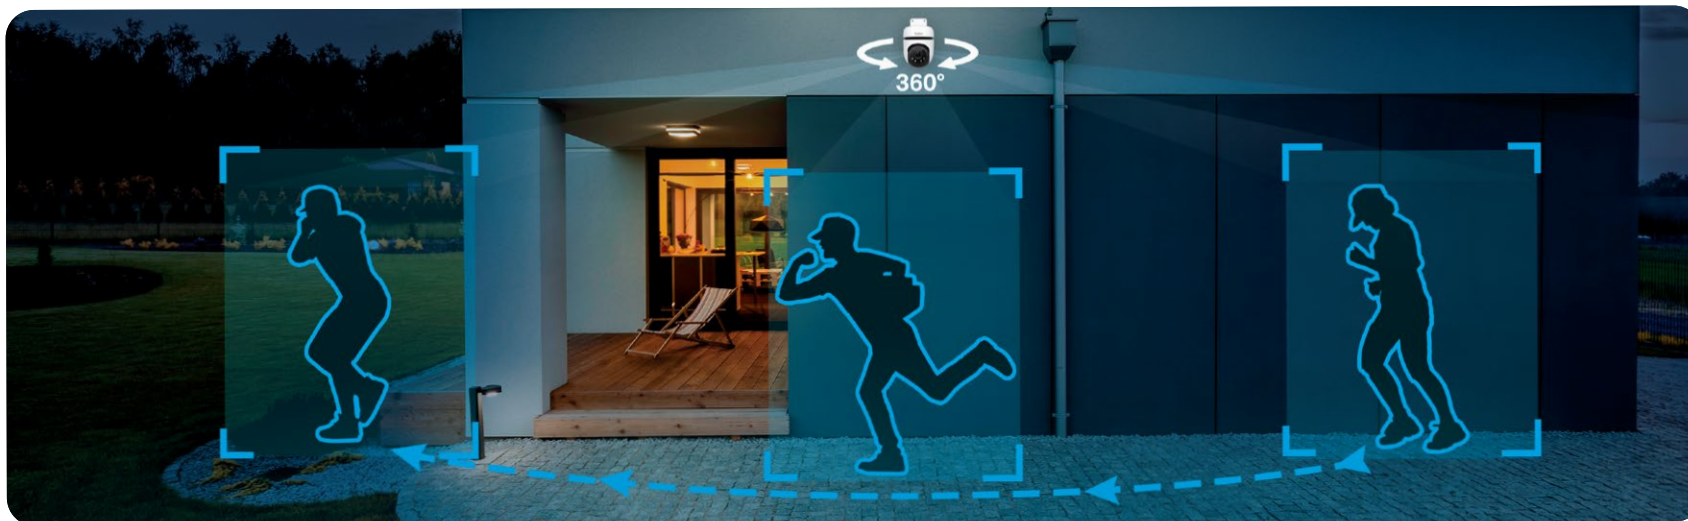

Outdoor Pan/Tilt Security Wi-Fi Camera

Model: Tapo C510W

Smart. Secure. Easy.

 2K Resolution Live View

 360° Visual Coverage

 Smart Person Detection

 Local microSD Storage

// Highlights

2K Resolution, Full-Color Night Vision

Enhances your security by revealing highly-detailed images and vivid colors. Receive full-color live view even in total darkness with built-in spotlights.

360° Visual Coverage and Motion Tracking

Provides panoramic views and enables you to keep an eye on more vital areas. Tapo C510W will also track and follow a subject smartly to keep it within the camera's field of view.

// Highlights

Person Detection and Notification

// Features

IP65 Weatherproof

Helps Tapo C510W perform well even in harsh environments with rain and dust.

Sound and Light Alarm

Triggers built-in/prerecorded sounds and light as an alarm to frighten away unwanted visitors.