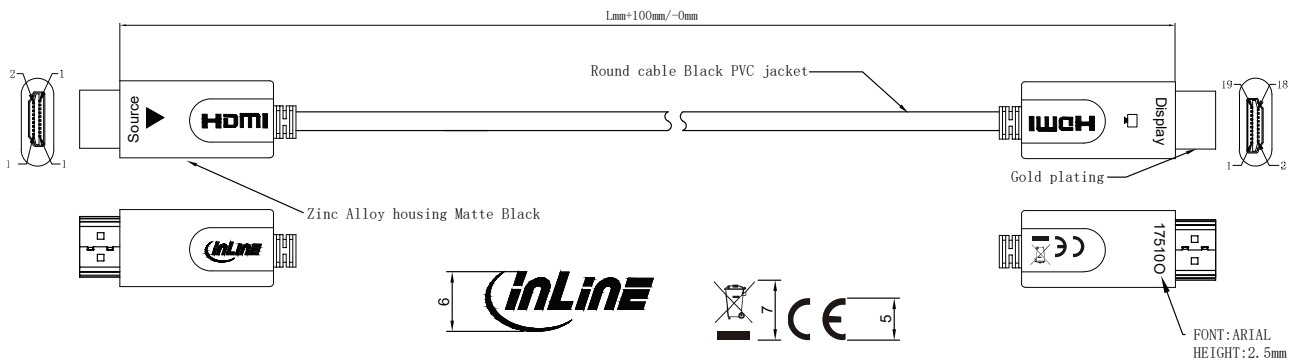

# INLINE® HDMI AOC CABLE, HIGH SPEED HDMI WITH ETHERNET, 4K/60HZ, MALE / MALE

- HDMI Active optical cable, HDMI 2.0b standard
- Input: HDMI A male (Source)
- Output: HDMI A Male (Display)
- Plug and Play
- Connector contacts and shell with gold plating
- Connector metal housing
- Converts electrical data signals to optical signals
- Power consumption: 550mW,110mA
- Fiber/copper hybrid cable: 4 core OM3 Multimode Fiber (high speed data) & 7 core copper (power and low speed data)
- Easy to install
- Bandwith up to 18 Gbps
- Resolutions: 3840x216 0@60Hz, 4096x2160 @60Hz, 4:4:4
- Integrated HDMI Ethernet Channel(HEC) for Network data transfer up to 100 Mb/s
- Supports 3D, HDCP2.2, EDID, HDR, ARC, CEC, 8PCM, Dolby Digital, DTS, MPEG, DVD-Audio, SACD, Dolby Digital Plus, True HD, dts-HD

Art. Nr.	Length	EAN
175100	10 m	4043718311149
175150	15 m	4043718311156
175200	20 m	4043718311163
175250	25 m	4043718311170
175300	30 m	4043718311187
175400	40 m	4043718311194
175500	50 m	4043718311200
175700	70 m	4043718311330
175800	80 m	4043718311347
175990	100 m	4043718311354