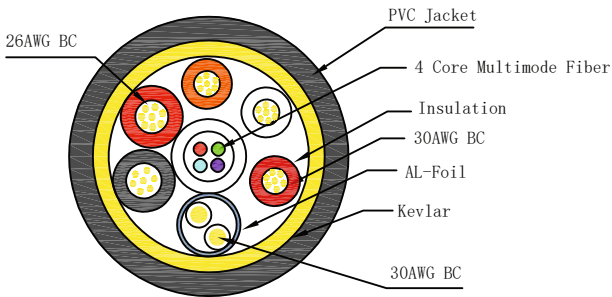

# INLINE® HDMI AOC CABLE, HIGH SPEED HDMI WITH ETHERNET, 4K/60HZ, MALE / MALE

- HDMI Active optical cable, HDMI 2.0b standard
- Input: HDMI A male (Source)
- Output: HDMI A Male (Display)
- Plug and Play
- Connector contacts and shell with gold plating
- Connector metal housing
- Converts electrical data signals to optical signals
- Power consumption: 550mW,110mA
- Fiber/copper hybrid cable: 4 core OM3 Multimode Fiber (high speed data) & 7 core copper (power and low speed data)
- Easy to install
- Bandwith up to 18 Gbps
- Resolutions: 3840x216 0@60Hz, 4096x2160 @60Hz, 4:4:4
- Integrated HDMI Ethernet Channel(HEC) for Network data transfer up to 100 Mb/s
- Supports 3D, HDCP2.2, EDID, HDR, ARC, CEC, 8PCM, Dolby Digital, DTS, MPEG, DVD-Audio, SACD, Dolby Digital Plus, True HD, dts-HD

Art. Nr.	Length	EAN
175100	10 m	4043718311149
175150	15 m	4043718311156
175200	20 m	4043718311163
175250	25 m	4043718311170
175300	30 m	4043718311187
175400	40 m	4043718311194
175500	50 m	4043718311200
175700	70 m	4043718311330
175800	80 m	4043718311347
175990	100 m	4043718311354