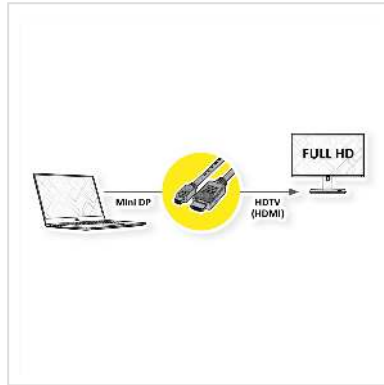

ROLINE Mini DisplayPort Cable, Mini DP-HDTV, M/M, black, 2 m

Product No.	11.04.5791
Manufacturer	ROLINE
Manufacturer No.	11.04.5791
EAN (single piece)	7611990134007

roline
Designed for Professionals

2K

Mini DisplayPort to HDTV cable for transferring content from your graphics card (DisplayPort) to your TV (HDTV) - with a quality of up to 1920x1080 @60Hz, incl. audio transmission!

- HDTV is the standard for digital video transmission in the TV/multimedia sector for e. g.: Connection of a TV set with HDMI interface to a player with Mini DisplayPort connection.
- Cable with one Mini DisplayPort and one HDTV plug. DisplayPort is signal compatible with HDMI.
- Note: A DisplayPort HDTV cable can only be used in one direction: the Mini DisplayPort connector can only be used on the data source side (e. g. graphics card, Macbook, Ultrabook, laptop/notebook or PC).

Technical specifications

Manufacturer	ROLINE
Product group	Cable
Product type	DisplayPort Monitor Cable
Colour	black
Length	2 m

Transfer quality	DisplayPort v1.1
Max. resolution	1920 x 1080 / 1920 x 1200 @60Hz (2K, Full HD)
side 1 connector	HDTV M
side 2 connector	DisplayPort Mini M
Side 1 Connector Type	Mini DisplayPort
Side 1 Connector Gender	Male
Side 2 Connector Type	HDTV
Side 2 Connector Gender	Male
Area of application	External
Cable shielding	Screened
Weight	83.3 g
Height of packaging (single piece)	30 mm
Width of packaging (single piece)	190 mm
Depth of packaging (single piece)	180 mm
Package weight (single piece)	0.096 kg