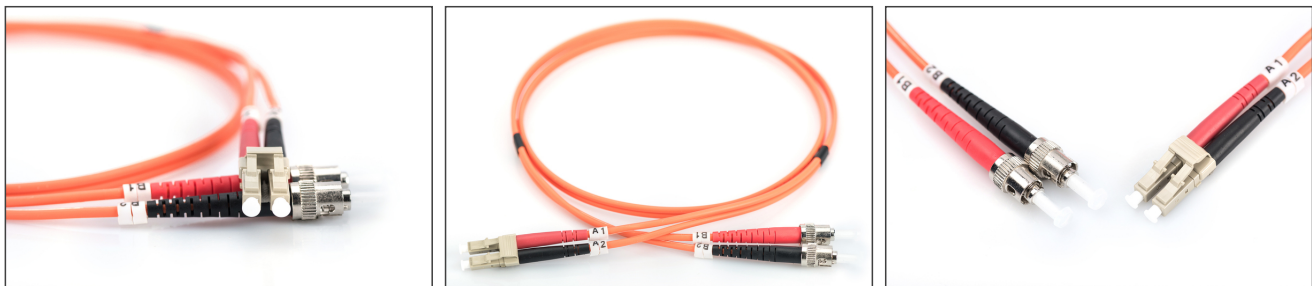

# DIGITUS Fiber Optic Multimode Patch Cord, LC / ST

DK-2531-02  
EAN 4016032249160

**FO patch cord, duplex, LC to ST MM OM2 50/125 μ, 2 m**

FO patch cord, duplex, LC to ST,MM OM2 50/125 μ, 2 m

**Best performance and link quality for your network.**

- Duplex cable
- LSOH
- Connector with ceramic ferrule
- Cable diameter 3 mm
- Single packed with test-report
- Assortment: Fiber Optic Patch Cables

- Boot: two-color
- Cable type: I-VH 2G50/125μ
- Color cable: orange
- Connector 1: LC
- Connector 2: ST
- Fiber class: OM2
- Fiber diameter: 50/125μ
- Mode: Multimode
- Packaging: DIGITUS Polybag
- Length: 2 m

**More images:**

Part No.	DK-2531-02			
Lenght	2 m			
Cable Type	Duplex MM 50/125		OM2 LSZH	
	END A		END B	
Connector Type	LC		ST	
	0.03	0.18	0.12	0.05
Insertion Loss (dB)	37.6	38.0	38.8	38.9
Return Loss (dB)	PASS			
Q.C.	PASS			