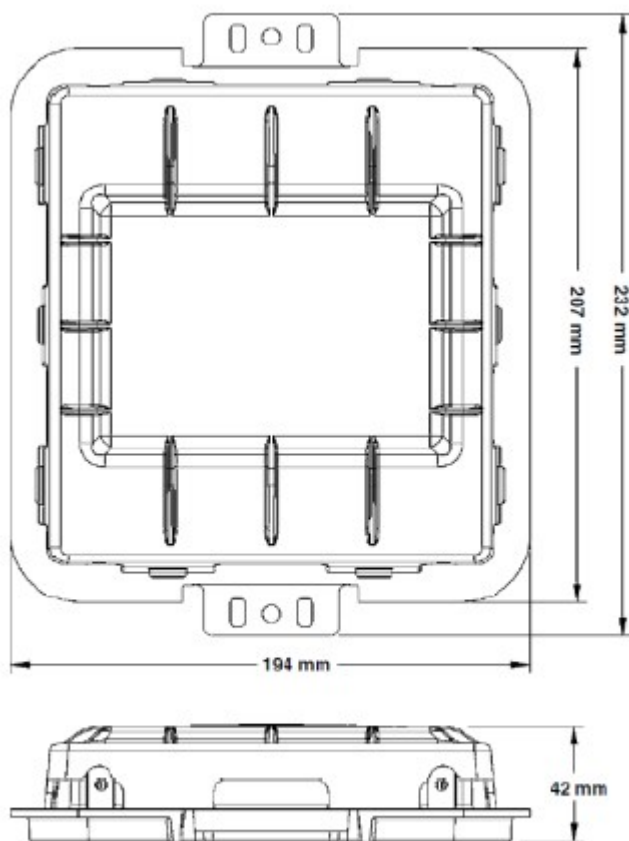

DATASHEET

FO Coupling Splice Closure compact

General data

Compact closure, small and flat,
splice holder integrated (delivery unassembled)

Allgemeine Daten

UV resistance	True
Suitable for number of fibres	12
Splice Cassette	integrated
Cable Diameter	4 - 9 mm
Type of closure	Junction closure
Splice Holder	crimp
Number of splice holders	1
In-/Output	4

General data

Direct Burial	True
Colour	black
Degree of protection	IP68
Material	Plastic

This datasheet was created automatically on 18-05-2024 . Technical changes reserved.

DATASHEET

FO Coupling Splice Closure compact

Dimensions

Dimension (LxBxH) | 194 x 232 x 42 mm

Environmental conditions

Temperature range | -40 - 60 °C

Available variants

ArtNr.	Bezeichnung
83205.1	FO Coupling Splice Closure compact

Drawings

This datasheet was created automatically on 18-05-2024 . Technical changes reserved.