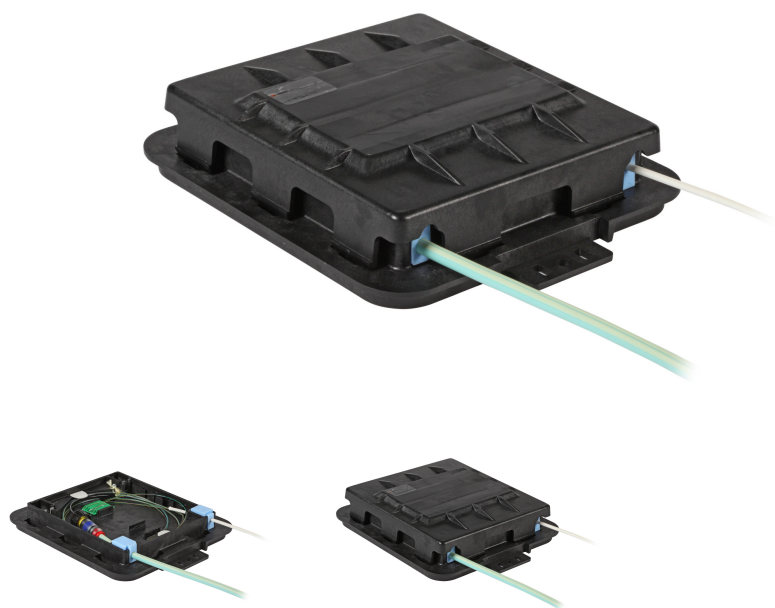

DATASHEET

FO Coupling Splice Closure compact

General data

Compact closure, small and flat,
splice holder integrated (delivery unassembled)

Allgemeine Daten

UV resistance	True
Suitable for number of fibres	12
Splice Cassette	integrated
Cable Diameter	4 - 9 mm
Type of closure	Junction closure
Splice Holder	crimp
Number of splice holders	1
In-/Output	4

General data

Direct Burial	True
Colour	black
Degree of protection	IP68
Material	Plastic

This datasheet was created automatically on 18-05-2024 . Technical changes reserved.

DATASHEET

FO Coupling Splice Closure compact

Dimensions

Dimension (LxBxH) | 194 x 232 x 42 mm

Environmental conditions

Temperature range | -40 - 60 °C

Available variants

ArtNr.	Bezeichnung
83205.1	FO Coupling Splice Closure compact

Drawings

This datasheet was created automatically on 18-05-2024 . Technical changes reserved.